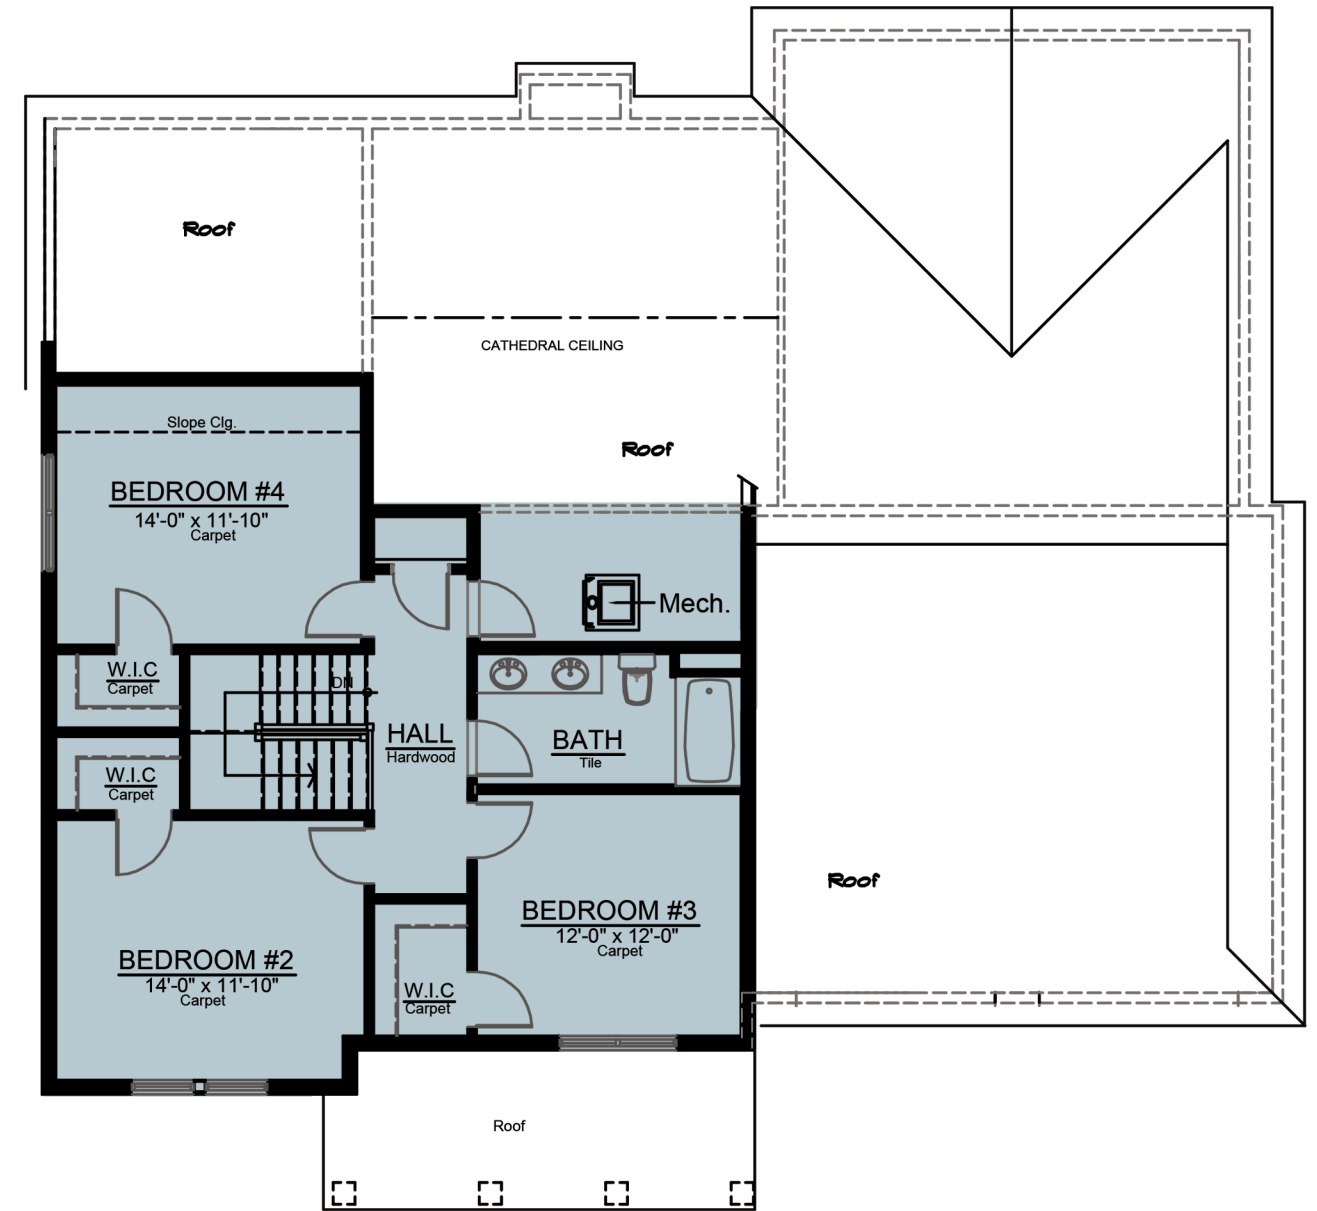

THE COVE

The Traditional

Finished Living Area: 2,628 SF
4 Bedrooms / 2.5 Baths

WhitmanHomes.com

First Floor | 1,860 SF

Second Floor | 768 SF

The dimensions, size, configuration and other information on these floor plans are subject to change without notice and are meant to be illustrative only. All dimensions and square feet are approximate.