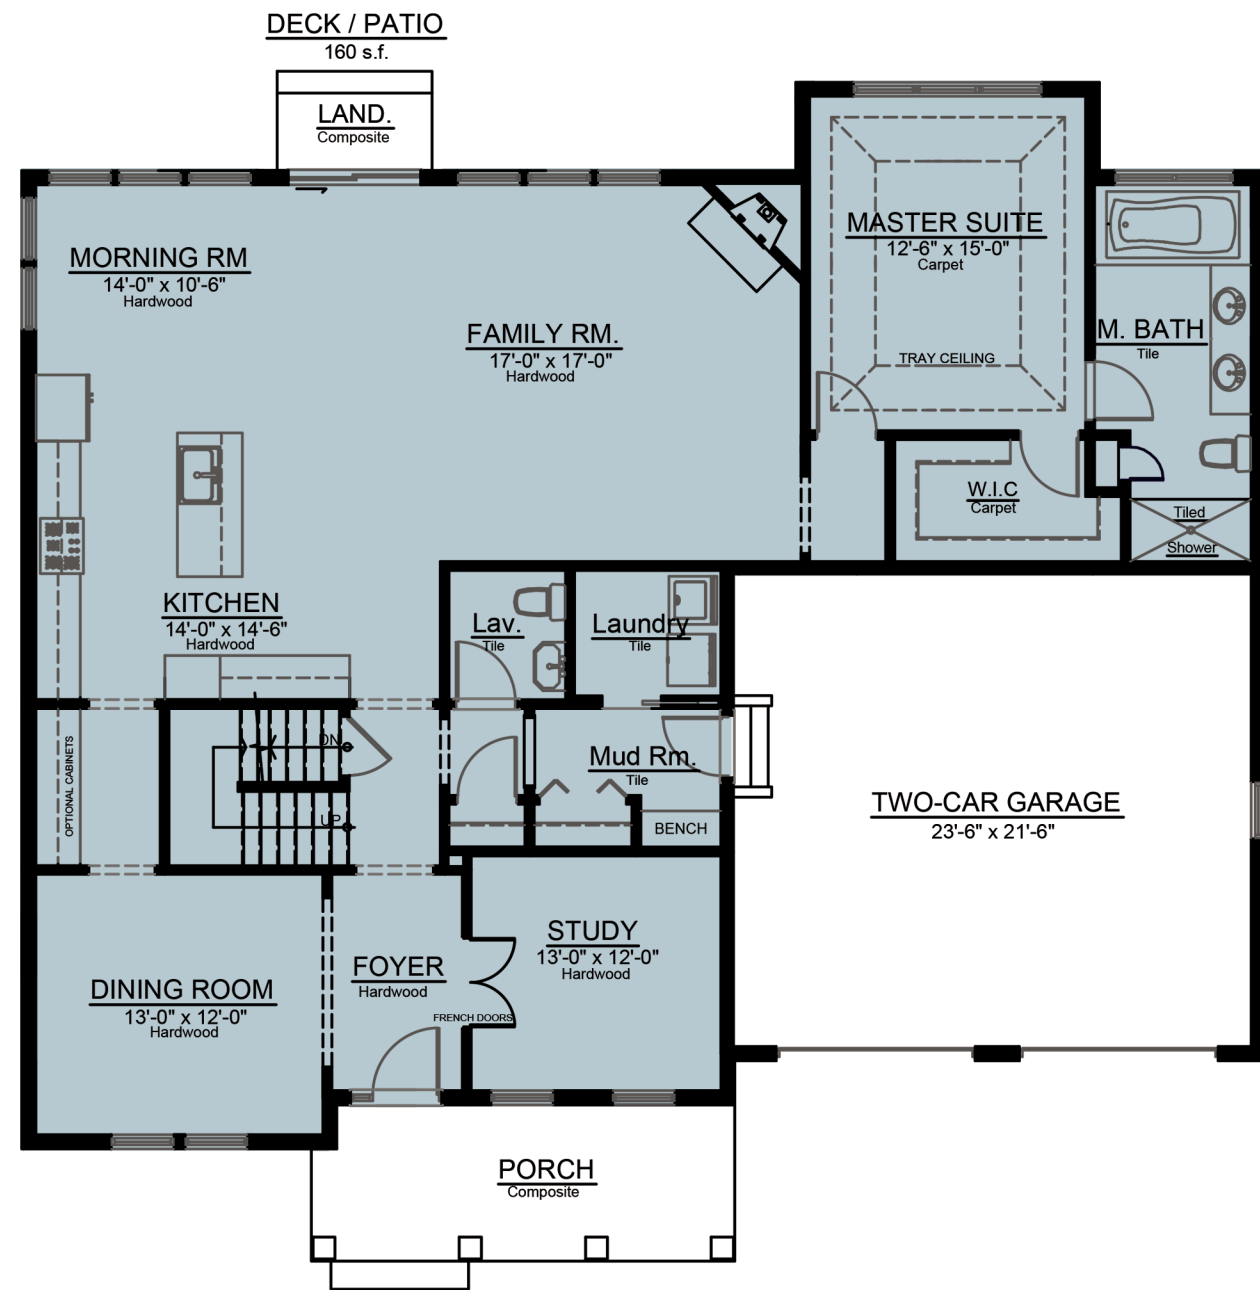

THE COVE

The Traditional

Finished Living Area: 2,628 SF
4 Bedrooms / 2.5 Baths

WhitmanHomes.com

First Floor | 1,860 SF

Second Floor | 768 SF

The dimensions, size, configuration and other information on these floor plans are subject to change without notice and are meant to be illustrative only. All dimensions and square feet are approximate.