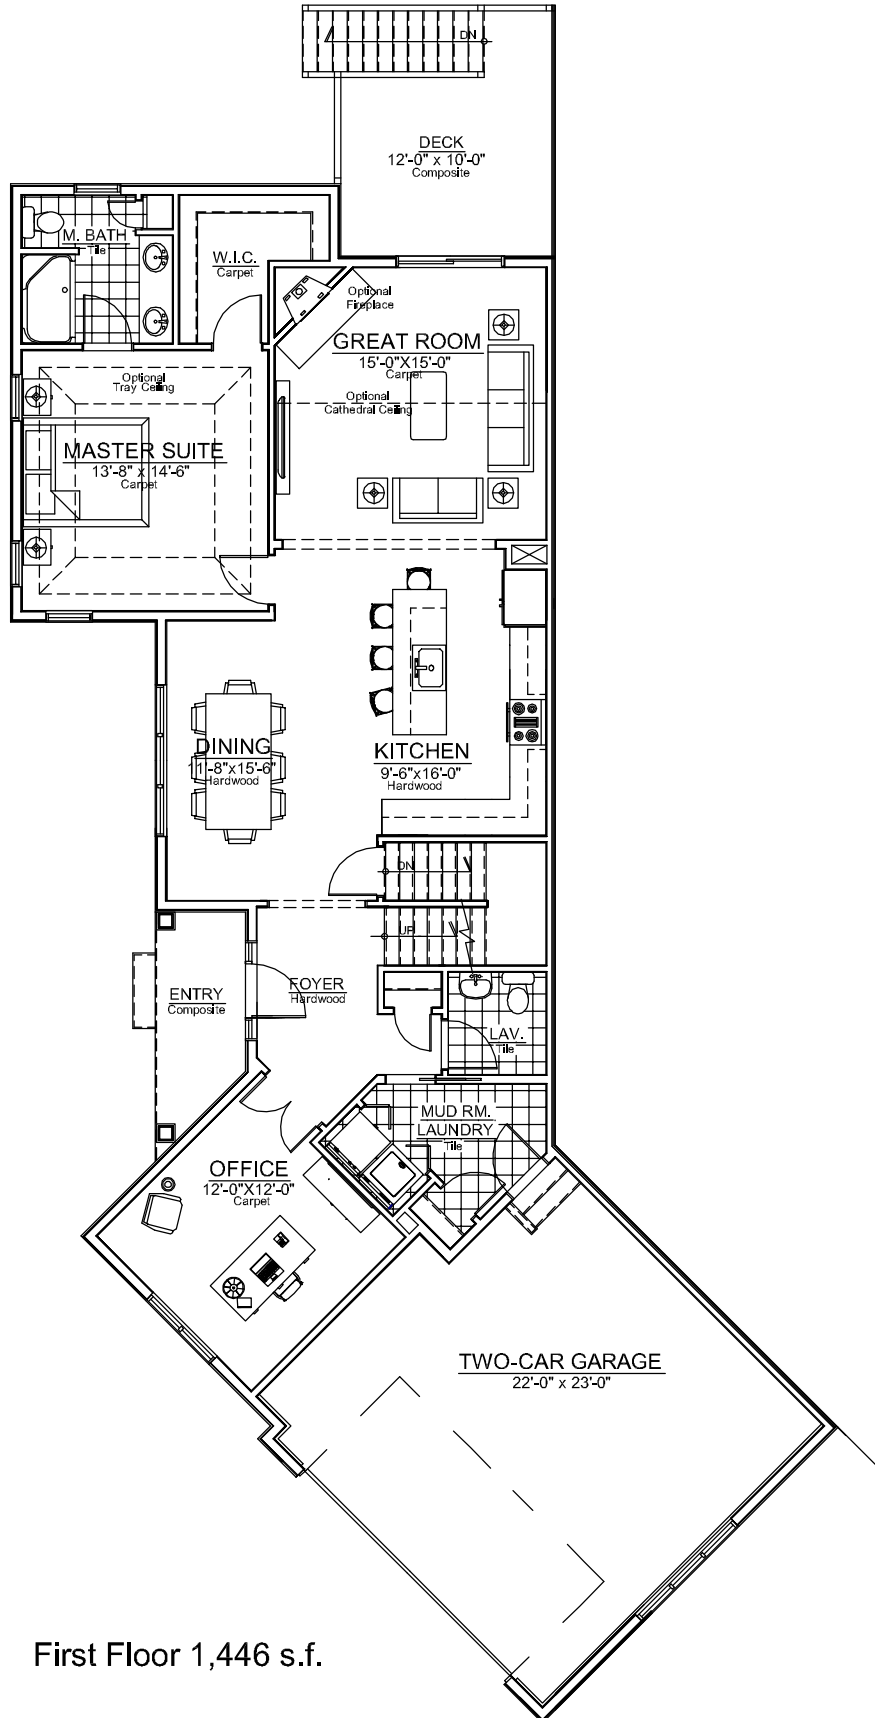

# THE RUBY II

Total Area 1,884 s.f.

First Floor 1,446 s.f.

# THE RUBY II

Total Area 1,884 s.f.

Second Floor 438 s.f.

# THE RUBY II

Total Area 1,884 s.f.

Lower Level Floor 508 s.f.