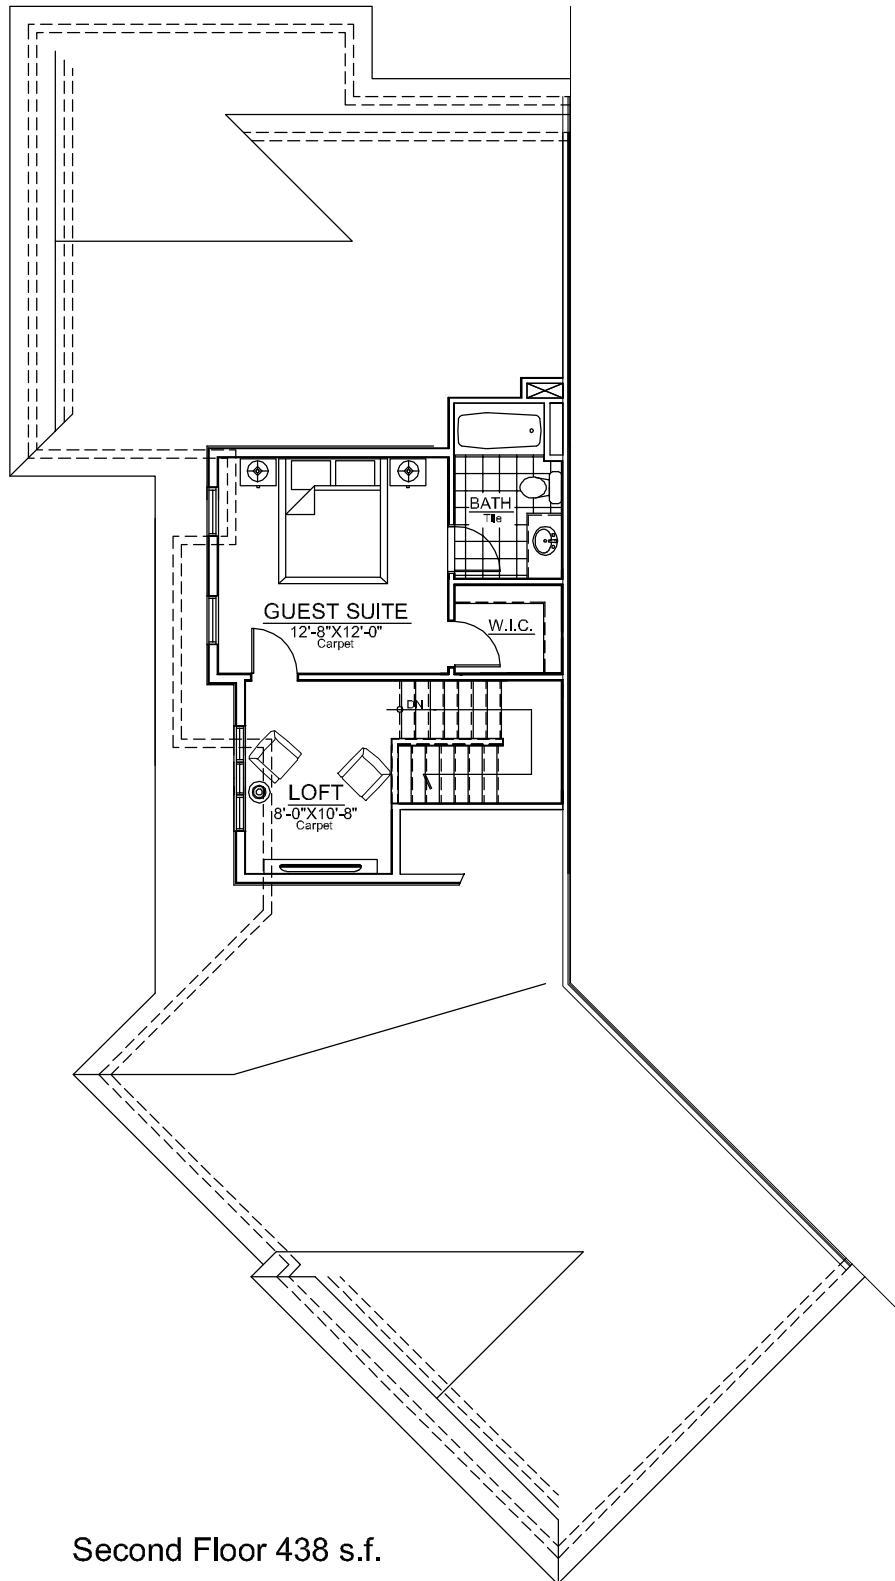

# THE RUBY II

Total Area 1,884 s.f.

First Floor 1,446 s.f.

# THE RUBY II

Total Area 1,884 s.f.

Second Floor 438 s.f.

# THE RUBY II

Total Area 1,884 s.f.

Lower Level Floor 508 s.f.