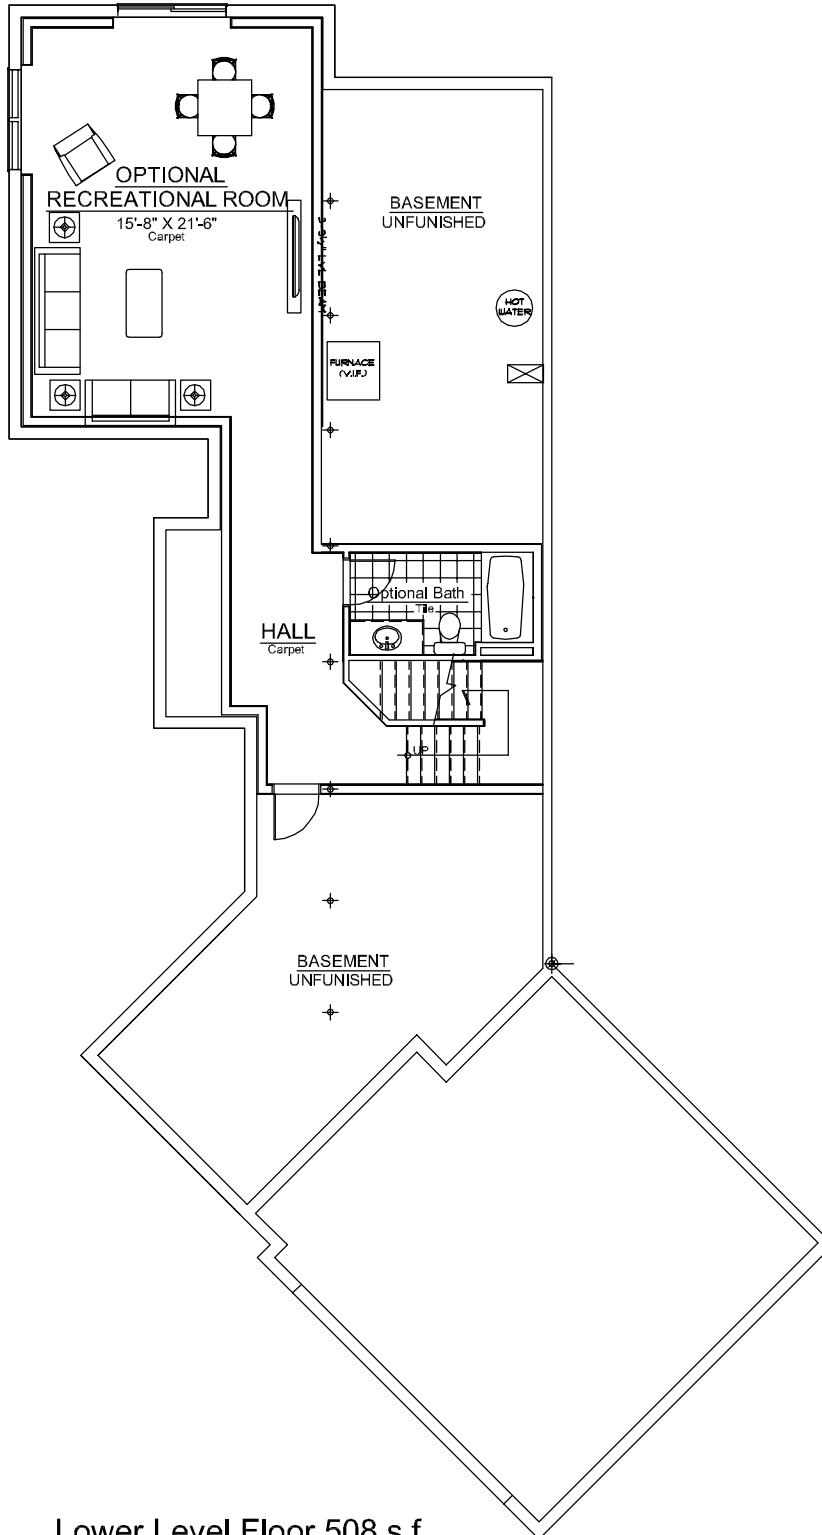

# THE RUBY II

Total Area 1,884 s.f.

First Floor 1,446 s.f.

# THE RUBY II

Total Area 1,884 s.f.

Second Floor 438 s.f.

# THE RUBY II

Total Area 1,884 s.f.

Lower Level Floor 508 s.f.