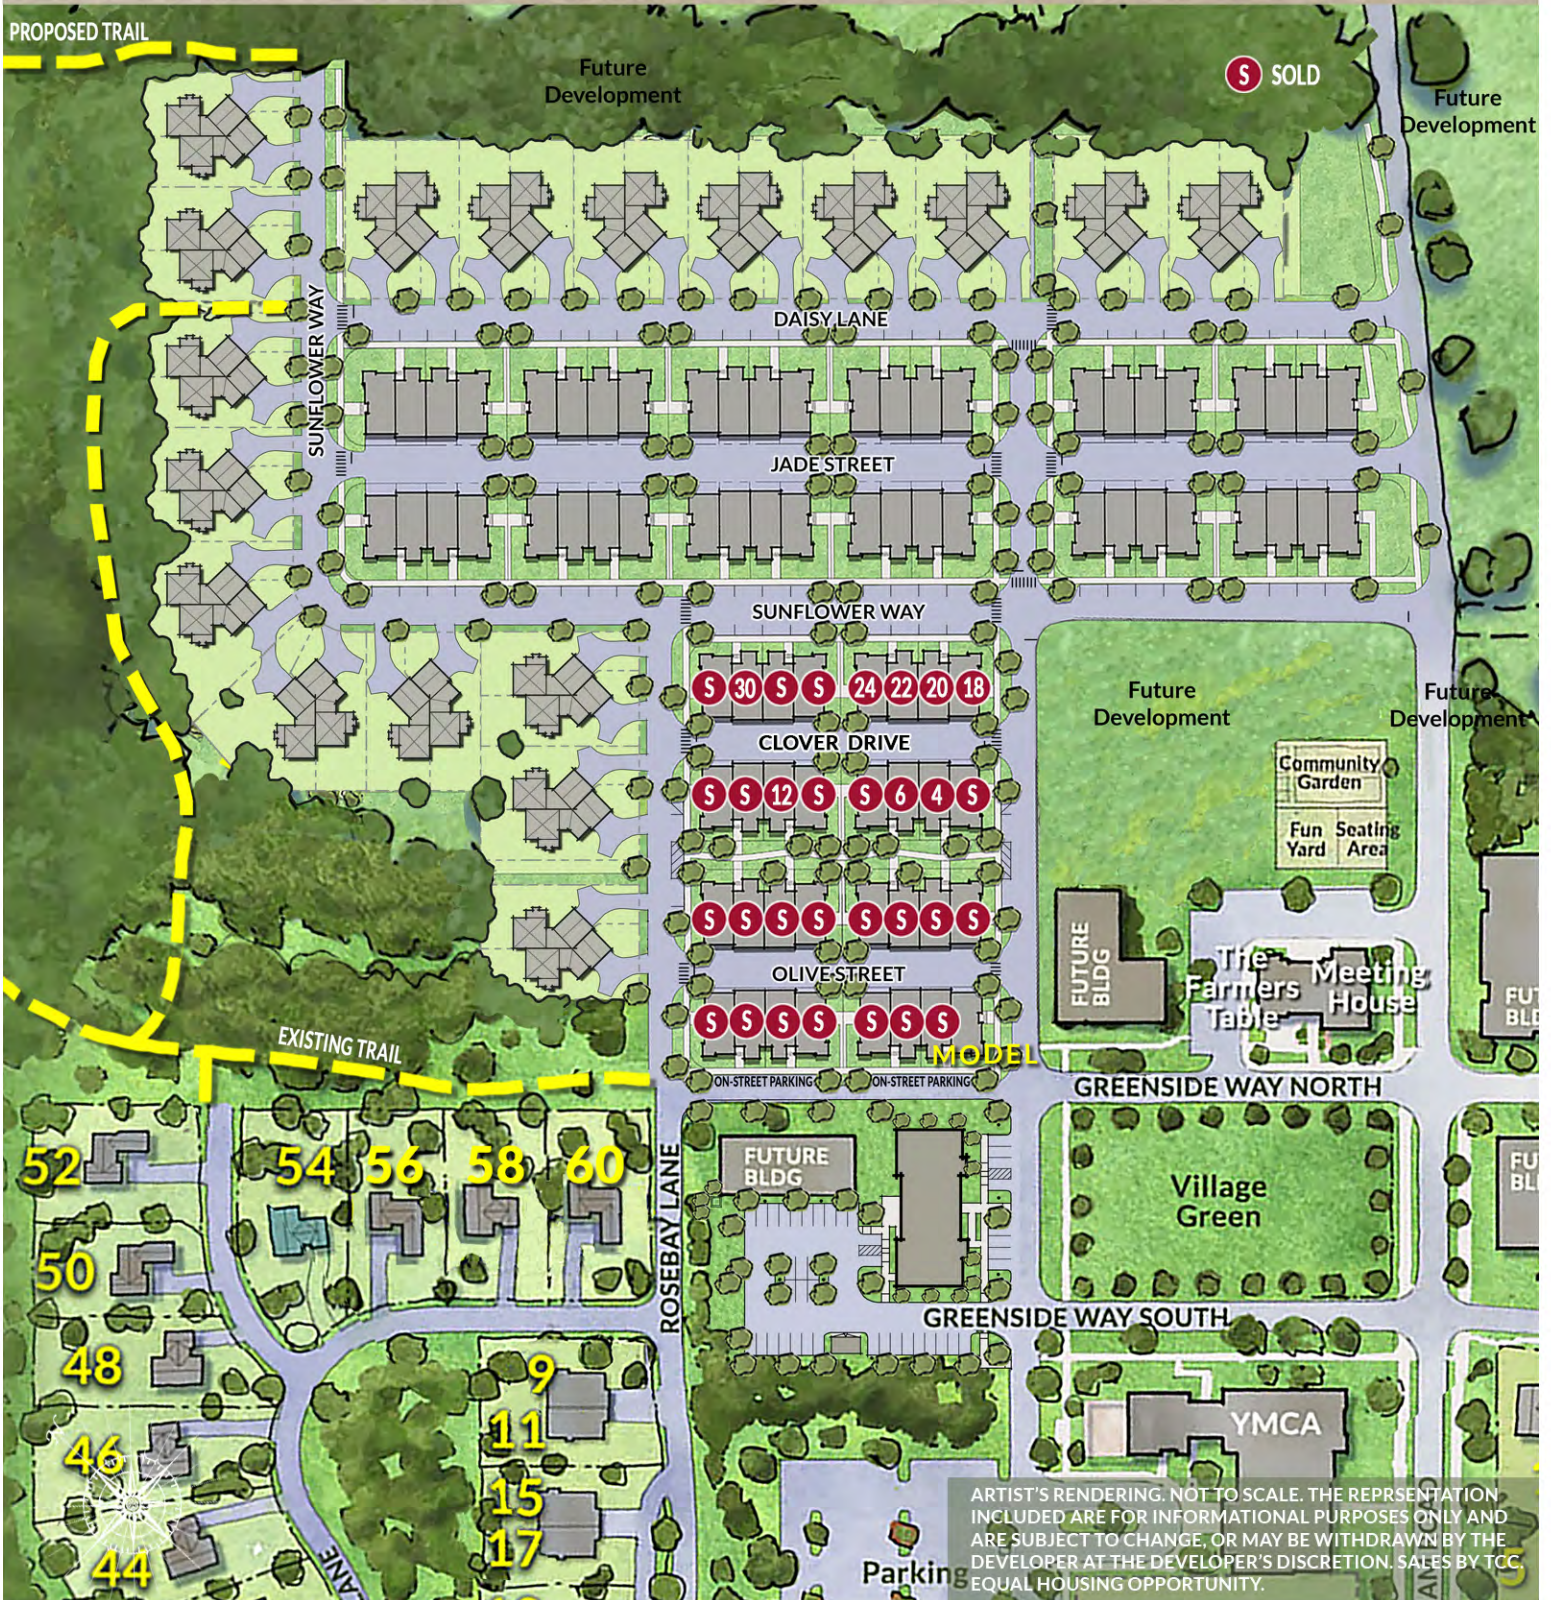

REDBROOK

AN A.D. MAKEPEACE
COMMUNITY

TOWNHOMES ON THE GREEN

BY WHITMAN HOMES

ARTIST'S RENDERING. NOT TO SCALE. THE REPRESENTATION INCLUDED ARE FOR INFORMATIONAL PURPOSES ONLY AND ARE SUBJECT TO CHANGE, OR MAY BE WITHDRAWN BY THE DEVELOPER AT THE DEVELOPER'S DISCRETION. SALES BY TCC. EQUAL HOUSING OPPORTUNITY.