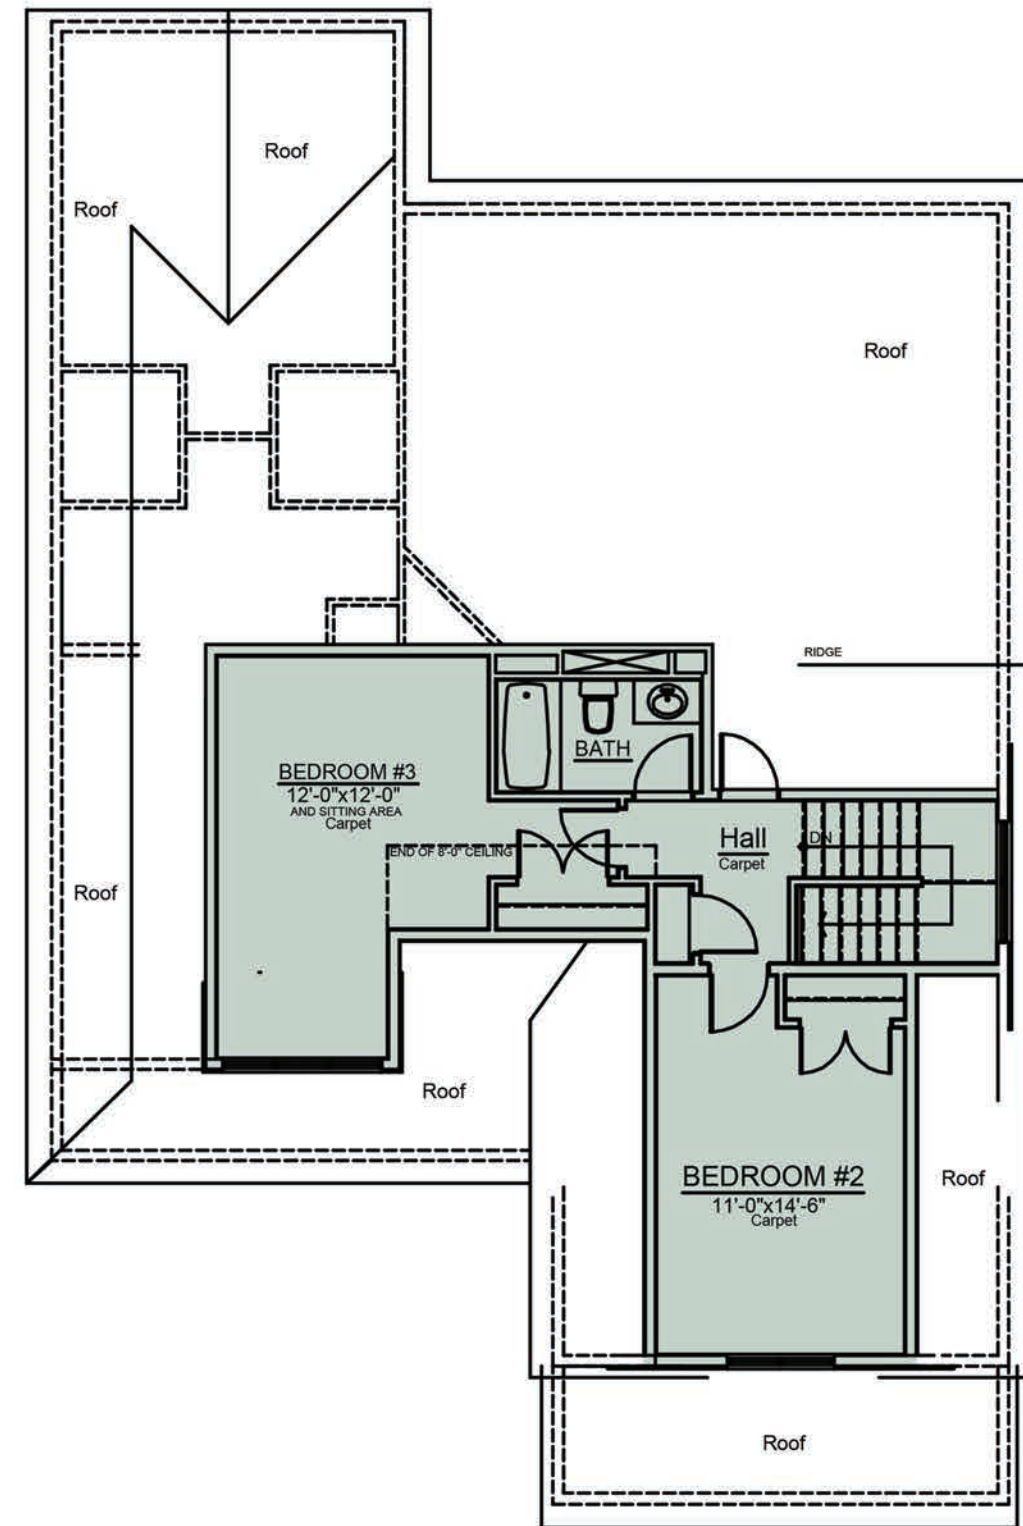

ROSCOMMON

The Admiral

Finished Living Area: 2,100 SF

3 Bedrooms / 2.5 Baths

WhitmanHomes.com

First Floor | 1,522 SF

Second Floor | 578 SF

The dimensions, size, configuration and other information on these floor plans are subject to change without notice and are meant to be illustrative only. All dimensions and square feet are approximate.