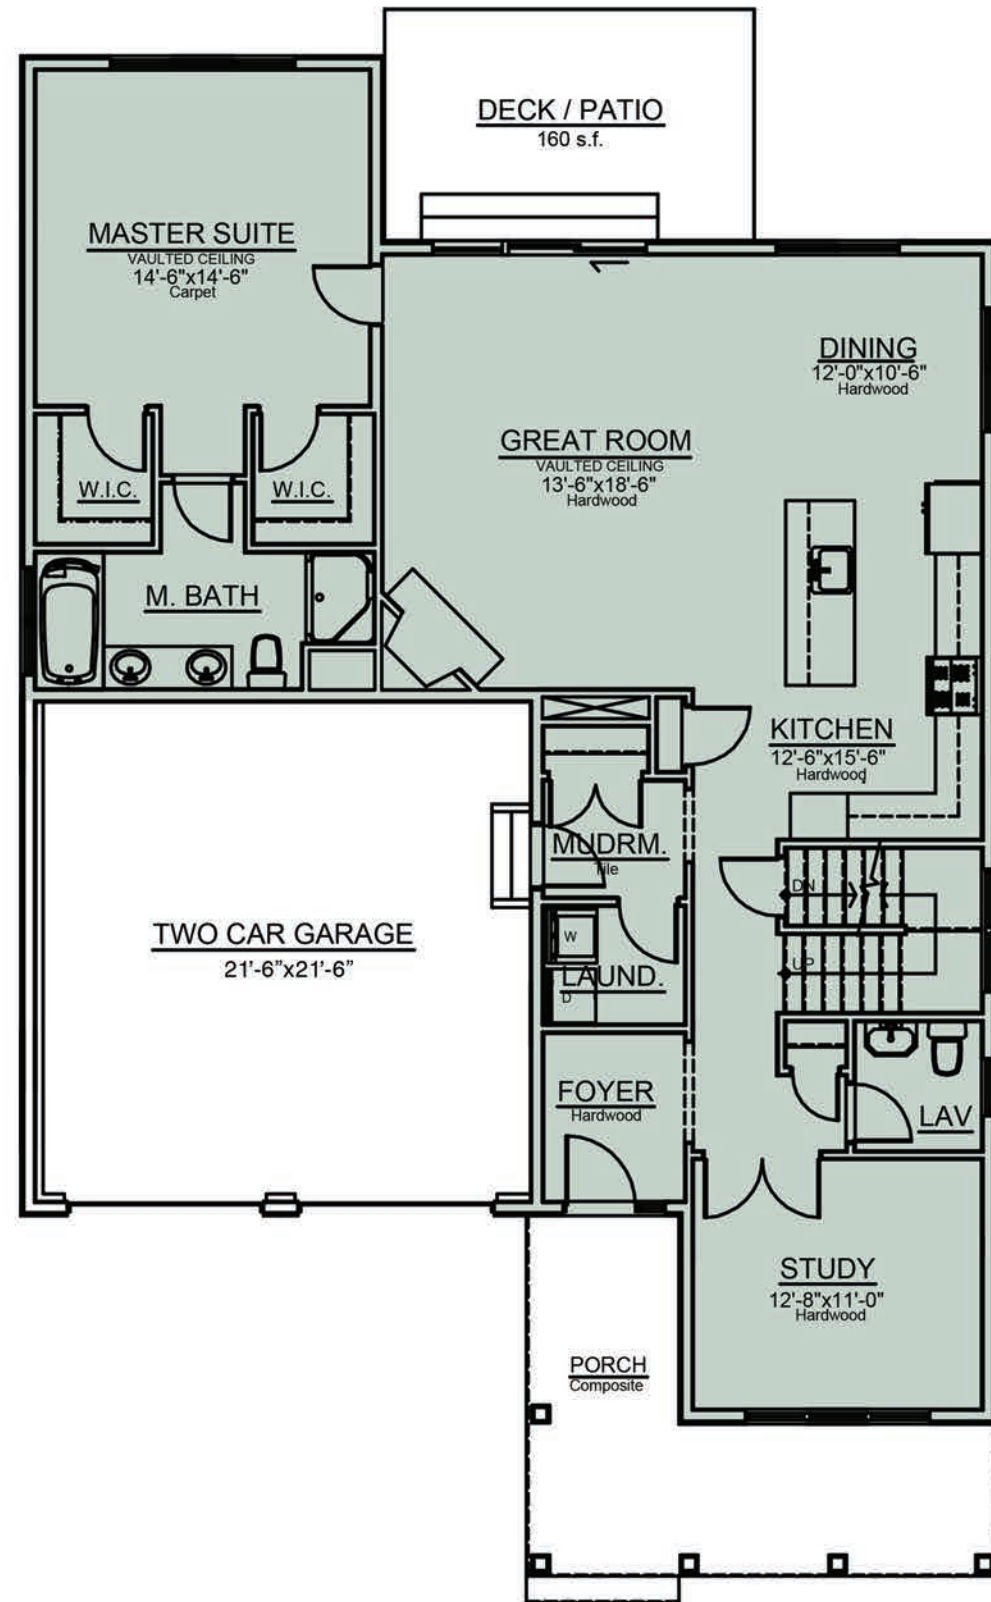

ROSCOMMON

The Admiral

Finished Living Area: 2,100 SF

3 Bedrooms / 2.5 Baths

WhitmanHomes.com

First Floor | 1,522 SF

Second Floor | 578 SF

The dimensions, size, configuration and other information on these floor plans are subject to change without notice and are meant to be illustrative only. All dimensions and square feet are approximate.