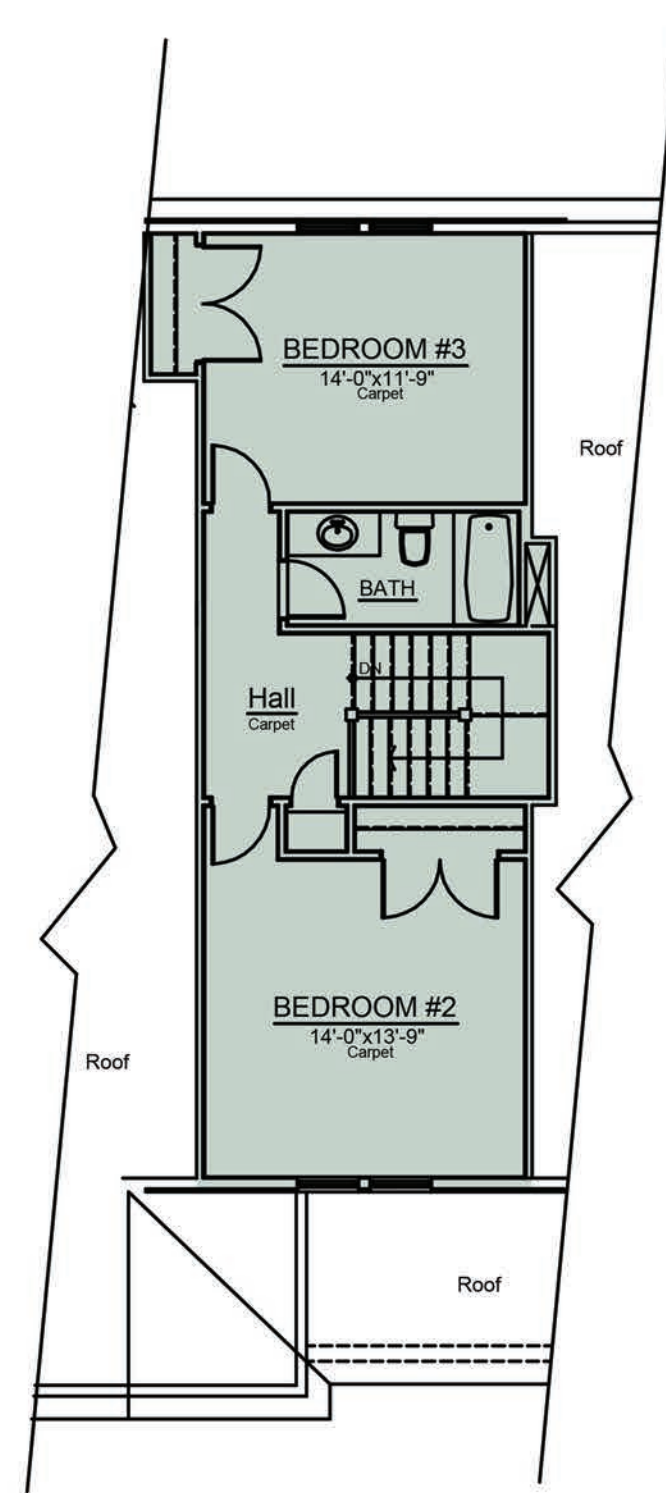

ROSCOMMON

The Windjammer

Finished Living Area: 2,276 SF

3 Bedrooms / 2.5 Baths

WhitmanHomes.com

First Floor | 1,702 SF

Second Floor | 574 SF

The dimensions, size, configuration and other information on these floor plans are subject to change without notice and are meant to be illustrative only. All dimensions and square feet are approximate.