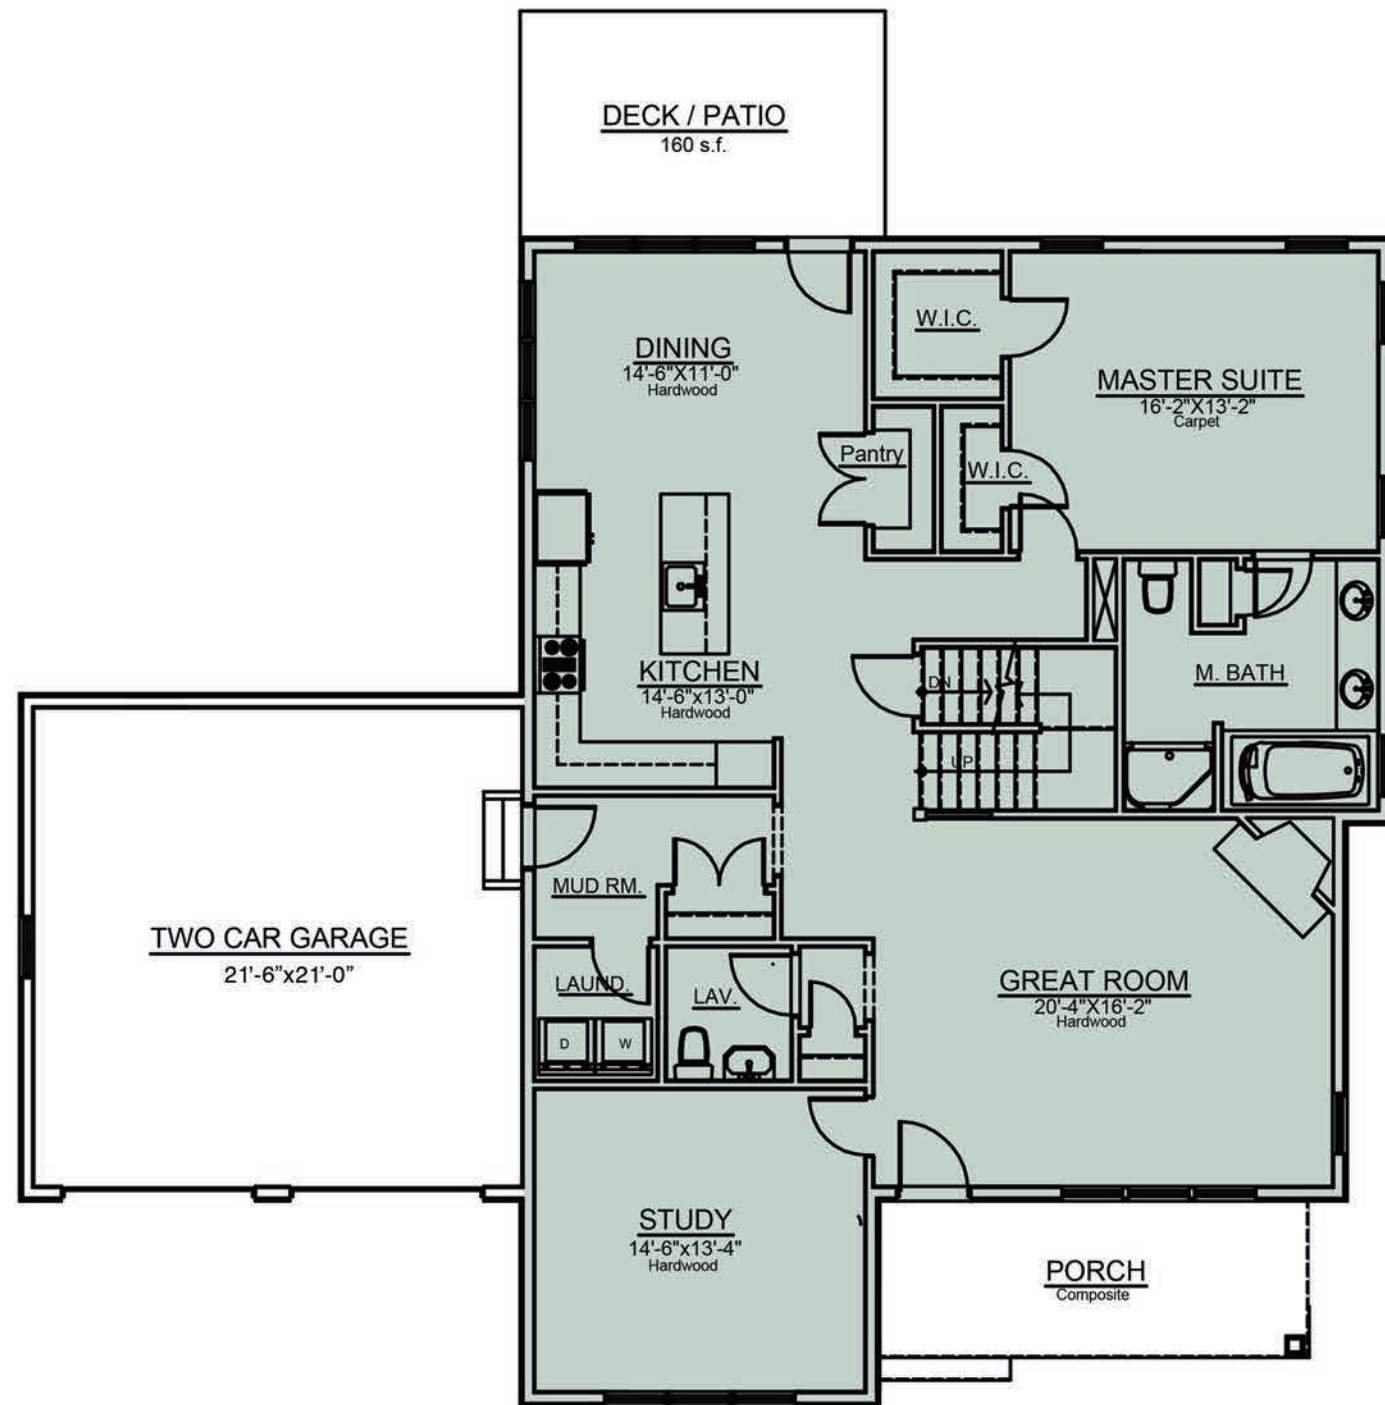

ROSCOMMON

The Windjammer

Finished Living Area: 2,276 SF

3 Bedrooms / 2.5 Baths

WhitmanHomes.com

First Floor | 1,702 SF

Second Floor | 574 SF

The dimensions, size, configuration and other information on these floor plans are subject to change without notice and are meant to be illustrative only. All dimensions and square feet are approximate.