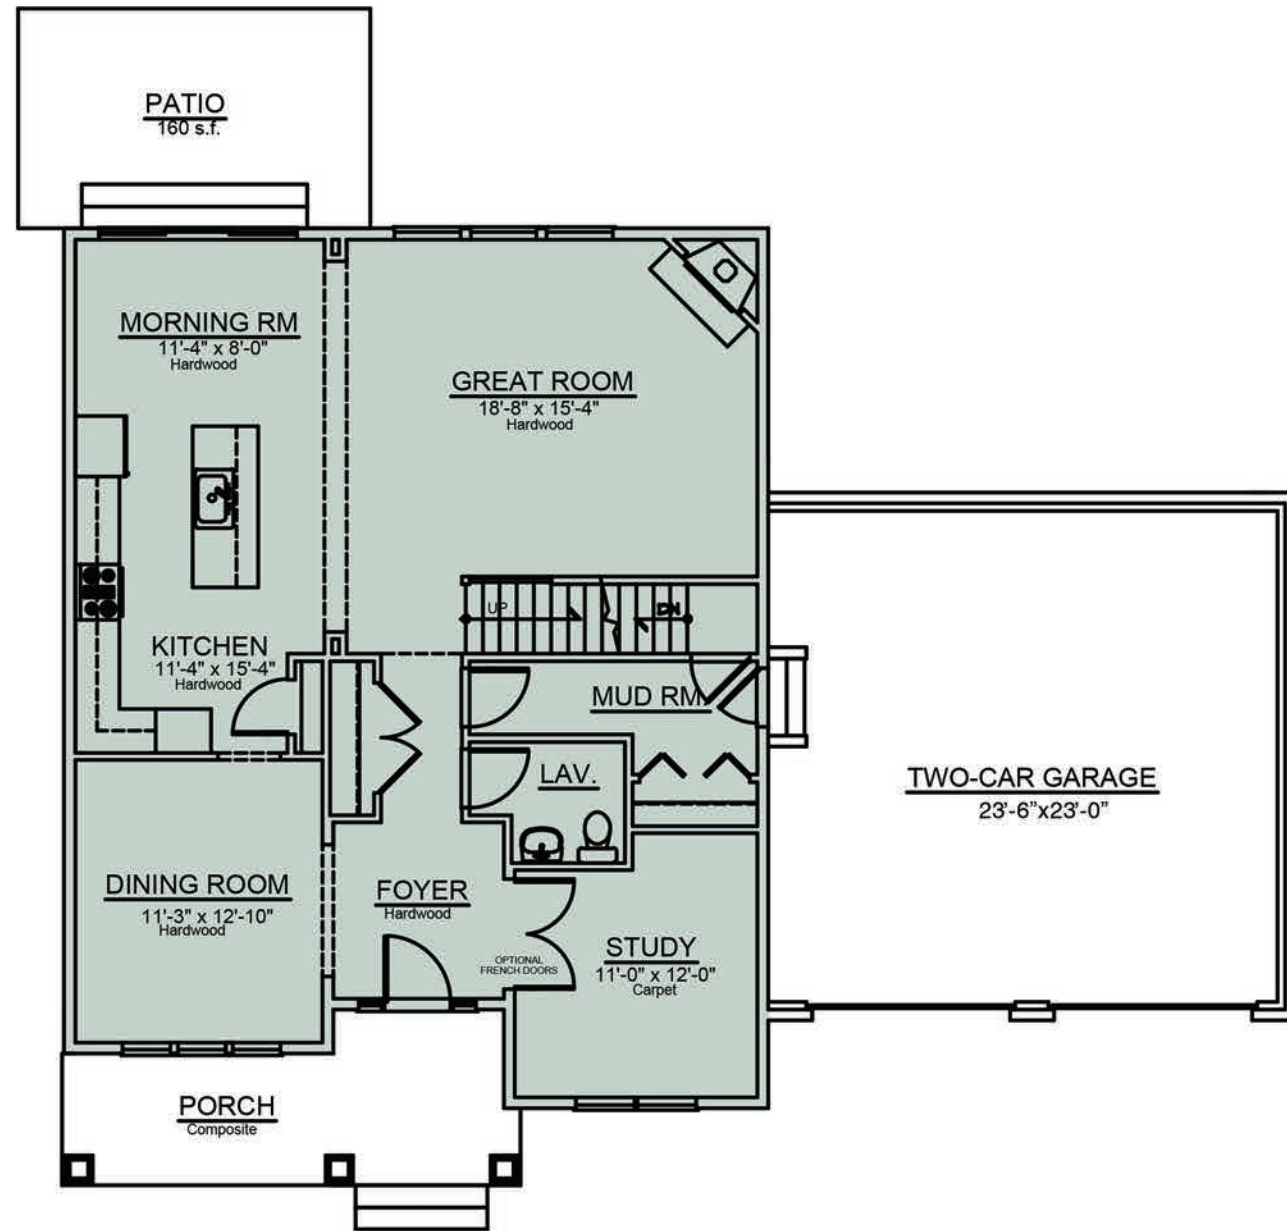

ROSCOMMON

The Heritage

Finished Living Area: 2,465 SF

Optional Finished Area: 446 SF

4 Bedrooms / 2.5 Baths

WhitmanHomes.com

JamesHardie

First Floor | 1,215 SF

Second Floor | 1,250 SF

The dimensions, size, configuration and other information on these floor plans are subject to change without notice and are meant to be illustrative only. All dimensions and square feet are approximate.