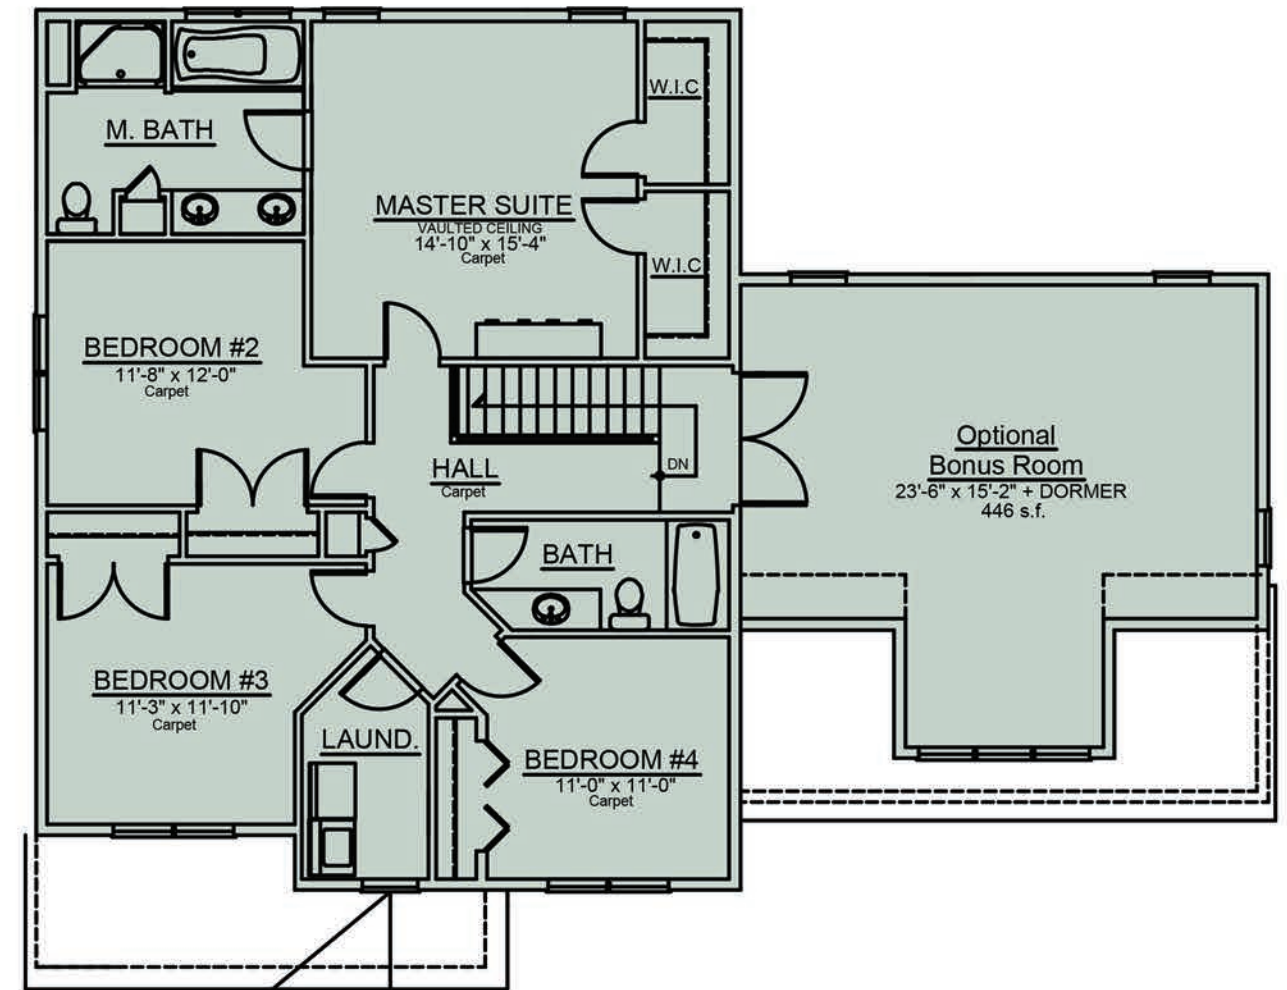

ROSCOMMON

The Heritage

Finished Living Area: 2,465 SF

Optional Finished Area: 446 SF

4 Bedrooms / 2.5 Baths

WhitmanHomes.com

JamesHardie

First Floor | 1,215 SF

Second Floor | 1,250 SF

The dimensions, size, configuration and other information on these floor plans are subject to change without notice and are meant to be illustrative only. All dimensions and square feet are approximate.