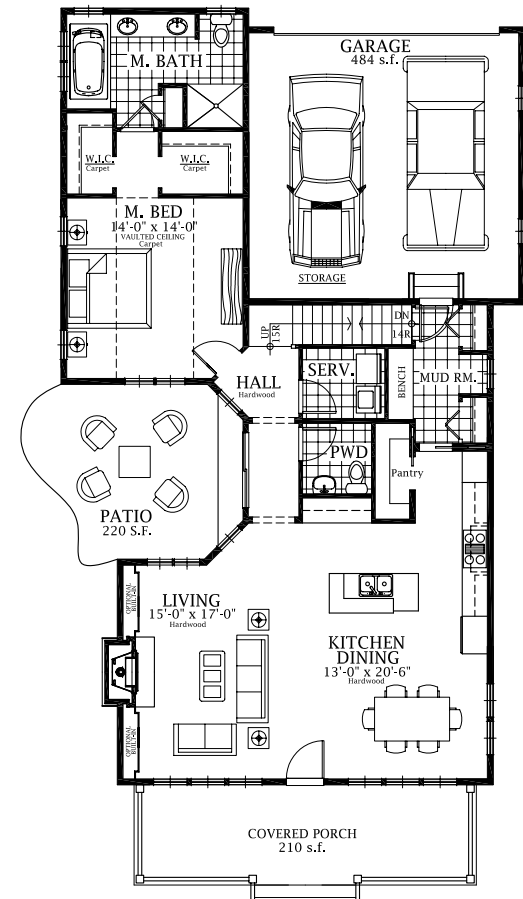

DRIFTWOOD

COTTAGE @ THE SUMMERHOUSE
2,070 s.f.

WHITMAN HOMES
DESIGNER AND BUILDER OF
FINE CUSTOM HOMES

1200 TURNPIKE ST.
CANTON, MA 02021
781-821-5216
FAX 781-821-5226
whitmanhomes.com

This plan is the property of Whitman Homes, Inc. It may not be duplicated, reproduced, or modified without the express written permission of Whitman Homes, Inc. Copyright 2005. All rights reserved.

STREET ELEVATION

LEFT SIDE ELEVATION

RIGHT SIDE ELEVATION

FRONT ELEVATION