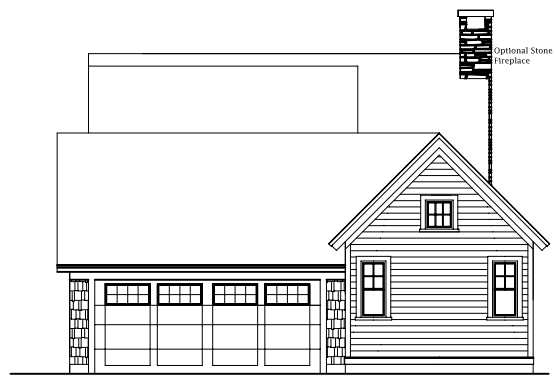

DRIFTWOOD

COTTAGE @ THE SUMMERHOUSE
2,070 s.f.

WHITMAN HOMES
DESIGNER AND BUILDER OF
FINE CUSTOM HOMES

1200 TURNPIKE ST.
CANTON, MA 02021
781-821-5216
FAX 781-821-5226
whitmanhomes.com

This plan is the property of Whitman Homes, Inc. It may not be duplicated, reproduced, or modified without the express written permission of Whitman Homes, Inc. Copyright 2005. All rights reserved.

STREET ELEVATION

LEFT SIDE ELEVATION

RIGHT SIDE ELEVATION

FRONT ELEVATION