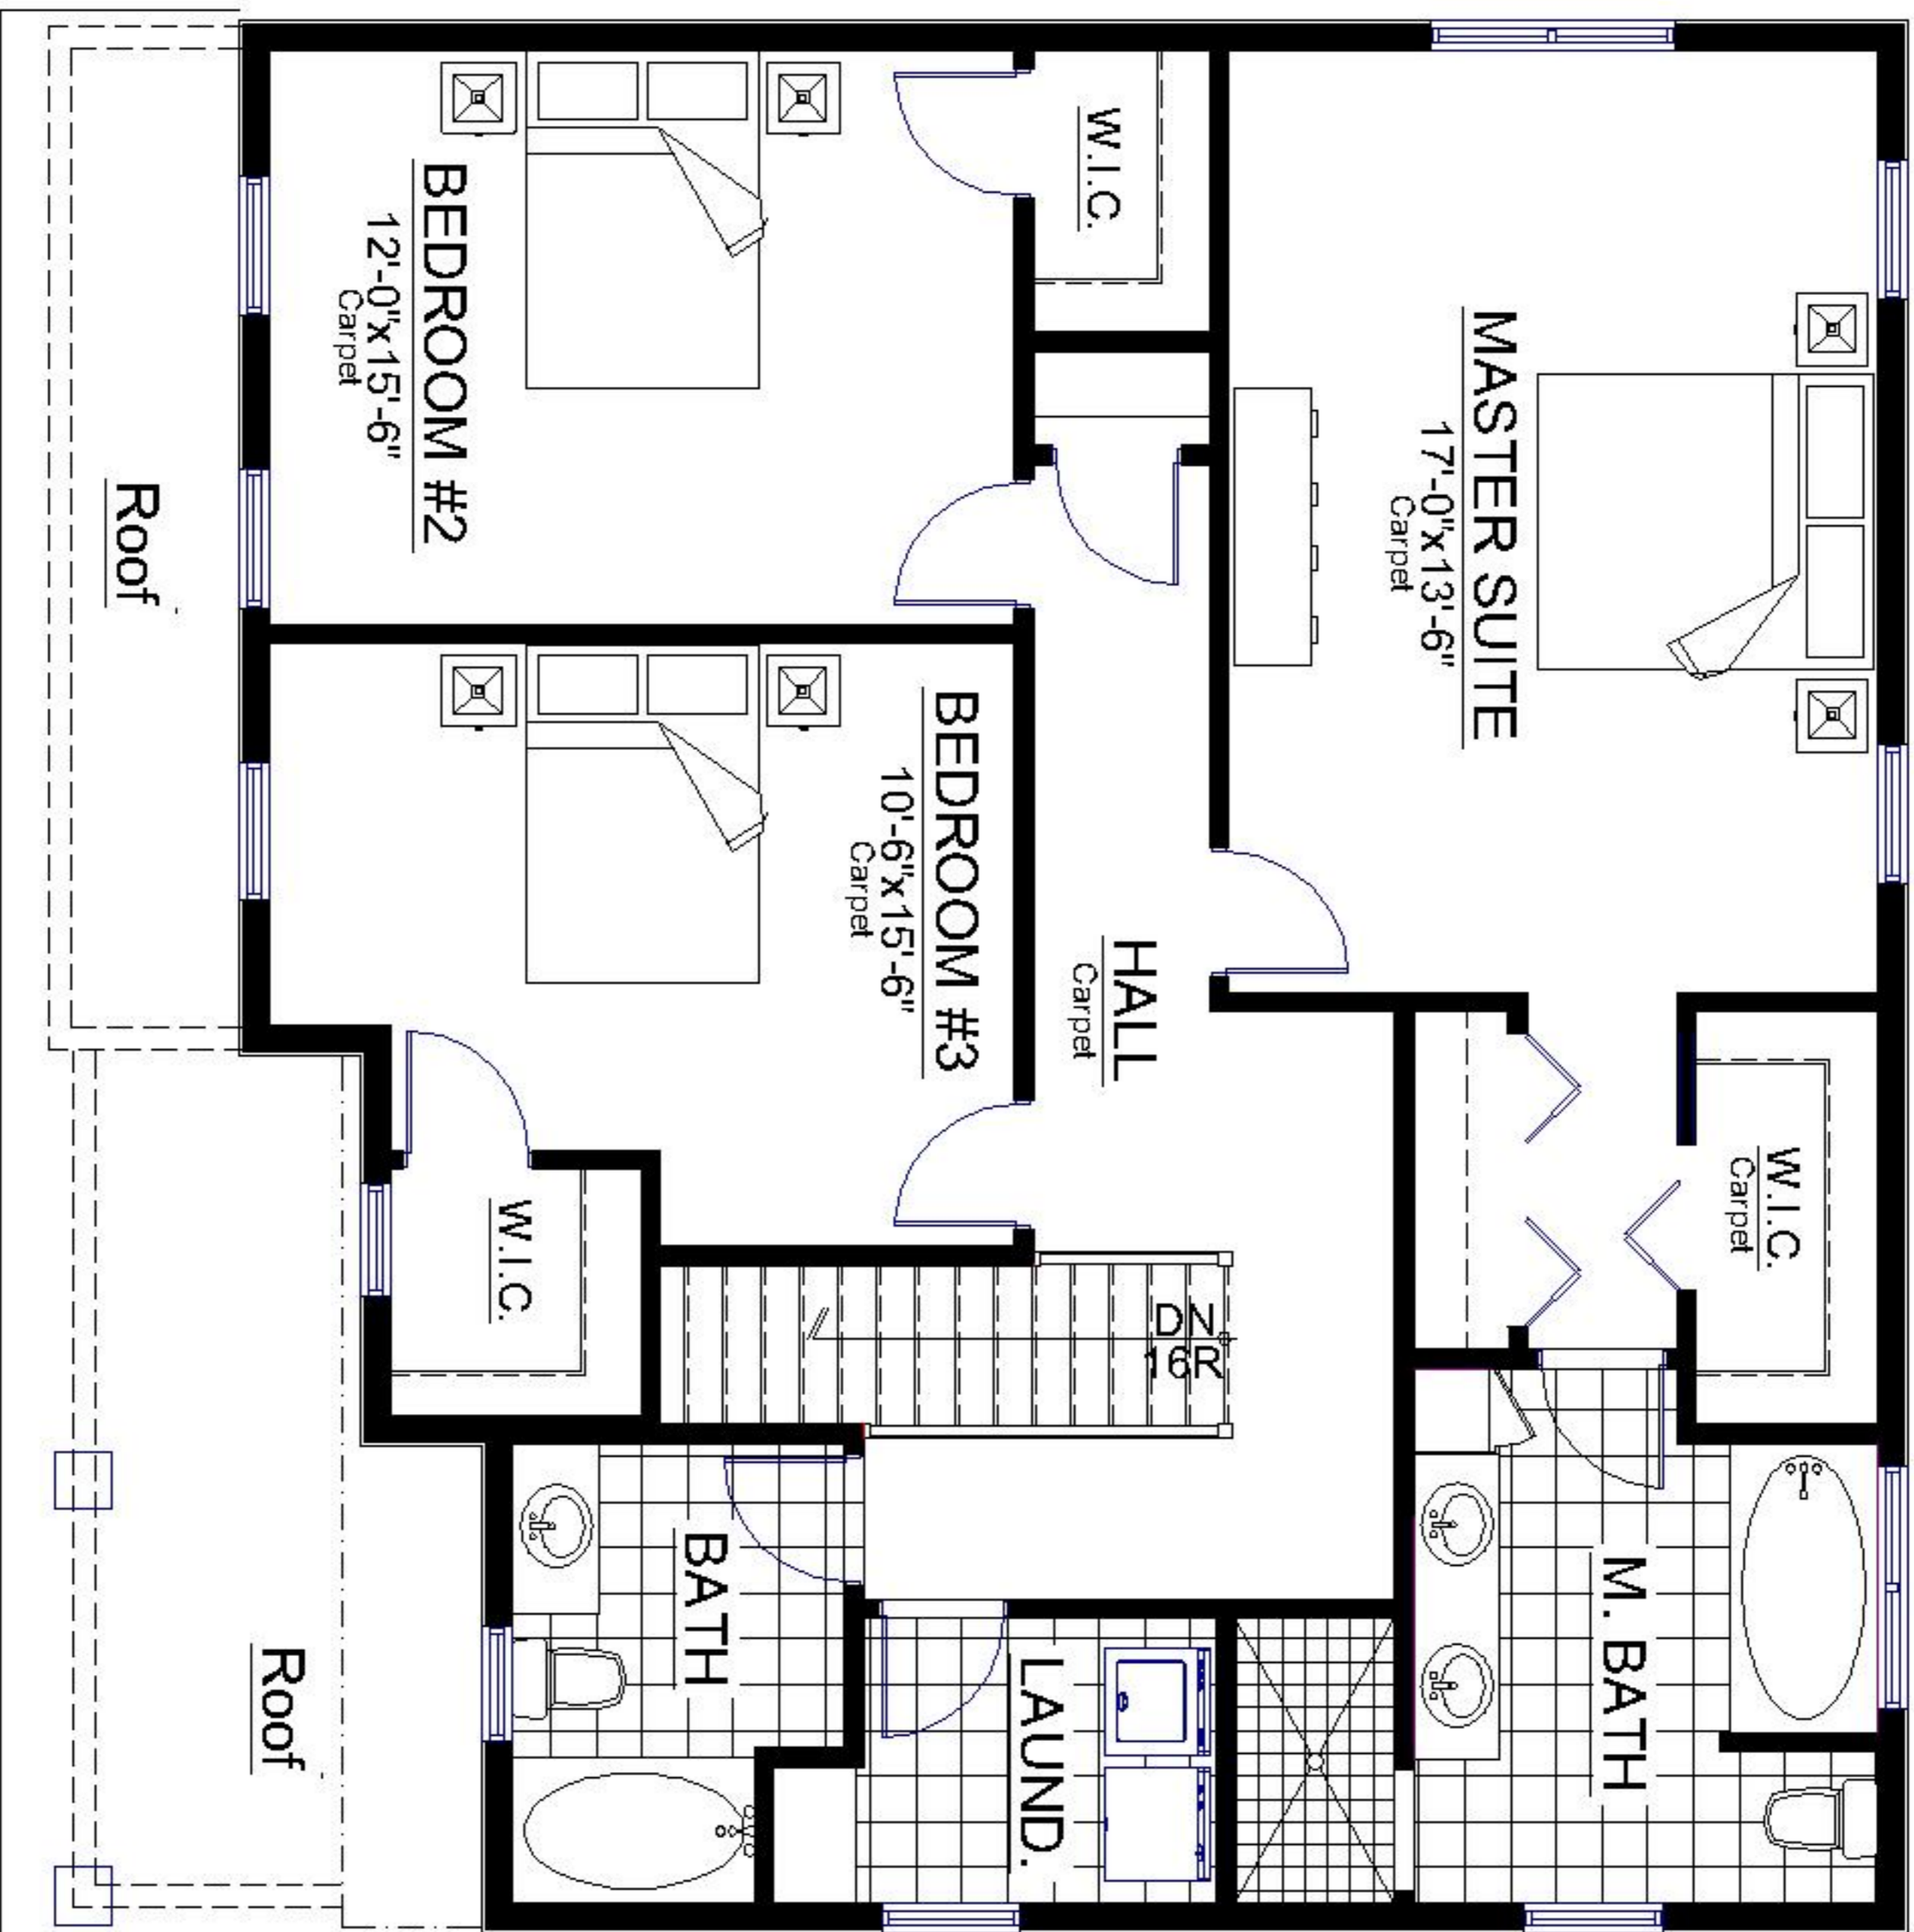

FIRST FLOOR PLAN

LIVING AREA: 950 S.F.

SECOND FLOOR PLAN

LIVING AREA: 1,218 S.F.