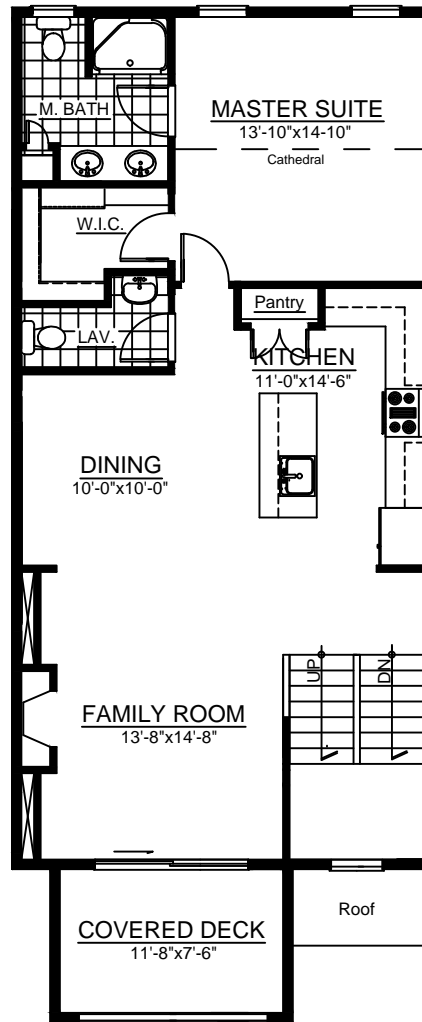

The Halyard

Shown with standard options

Finished Area 1,786 s.f.

Two Bedroom Two and One Half Bath

Lower Level 120 s.f.

First Floor 990 s.f.

Second Floor 676 s.f.