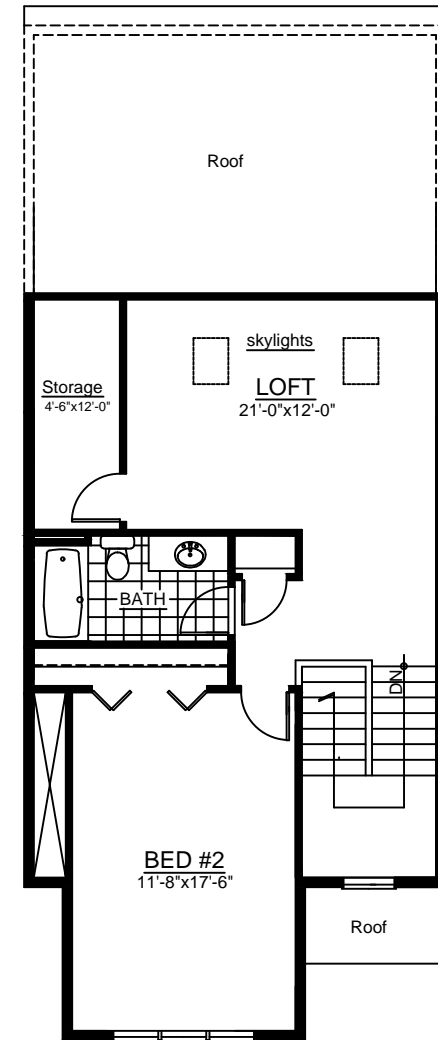

The Halyard

Shown with standard options

Finished Area 1,786 s.f.

Two Bedroom Two and One Half Bath

Lower Level 120 s.f.

First Floor 990 s.f.

Second Floor 676 s.f.