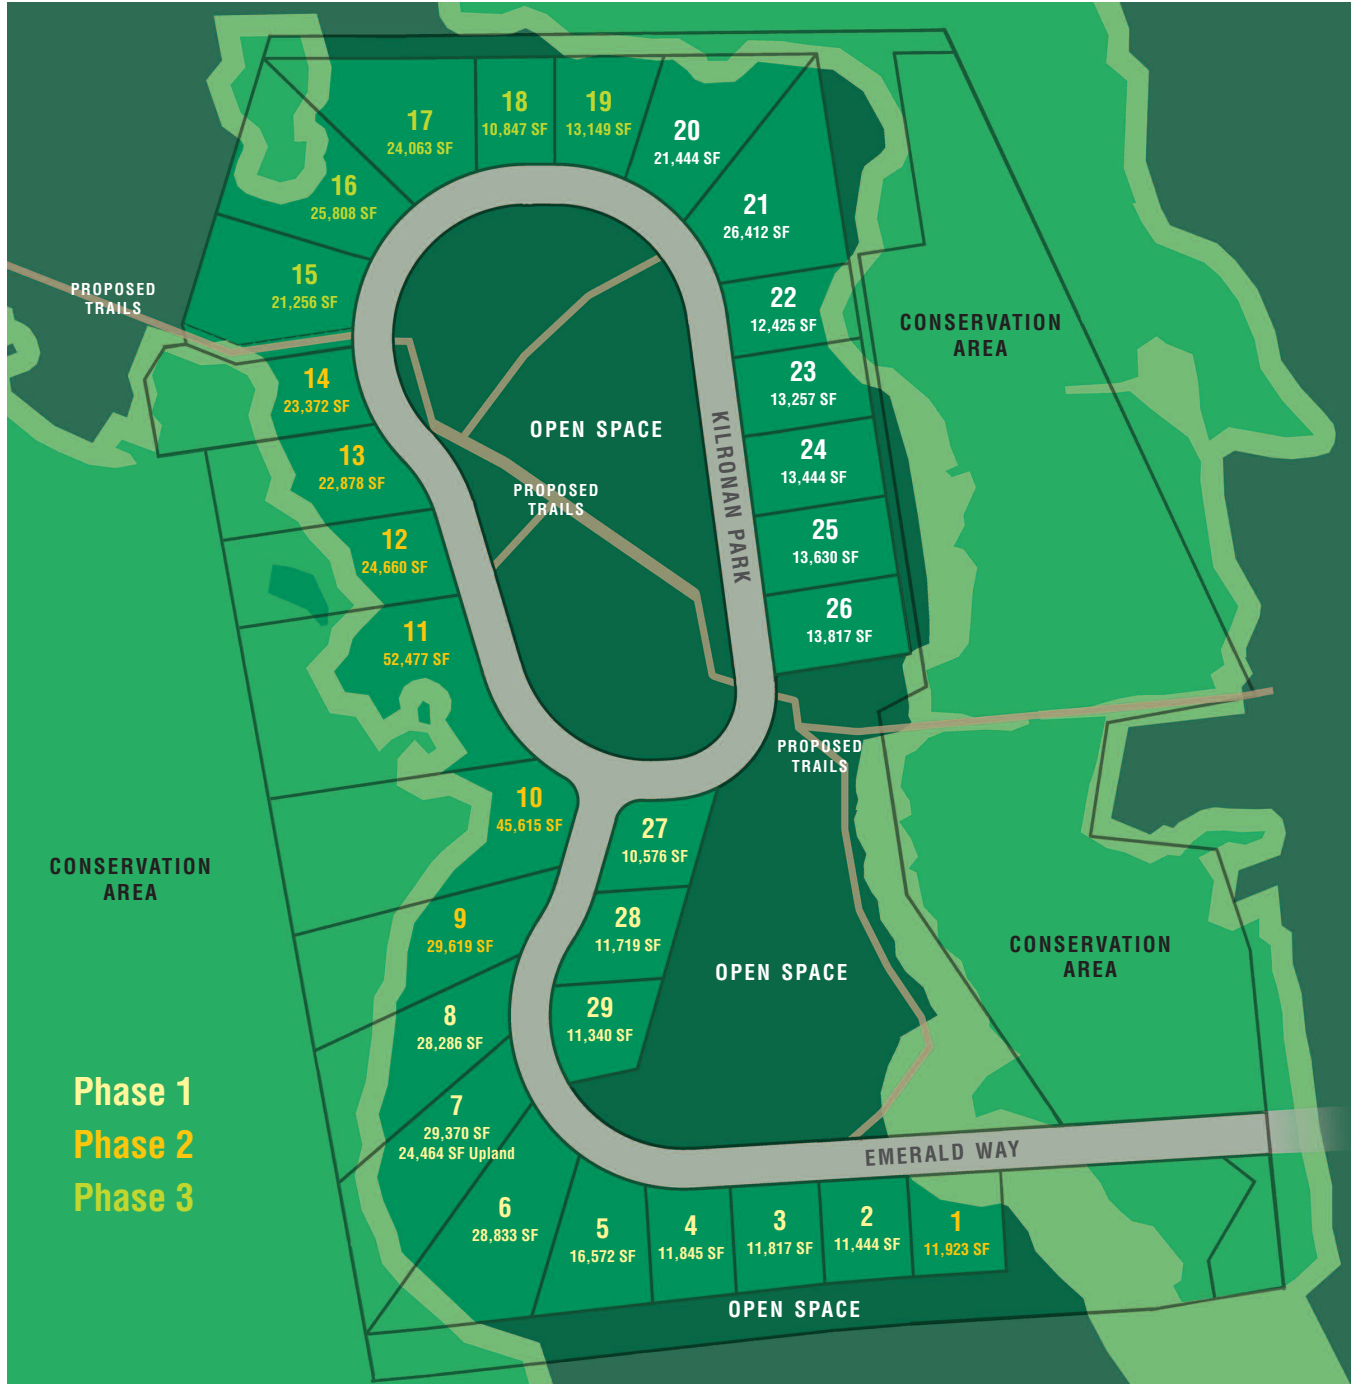

ROSCOMMON | Site Plan

This site plan is the property of Whitman Homes, Inc. It cannot be duplicated, reproduced or simulated without the expressed written permission of Whitman Homes, Inc. All dimensions have been calculated from drawings and are subject to minor variations. All rights reserved. Copyright 2016.