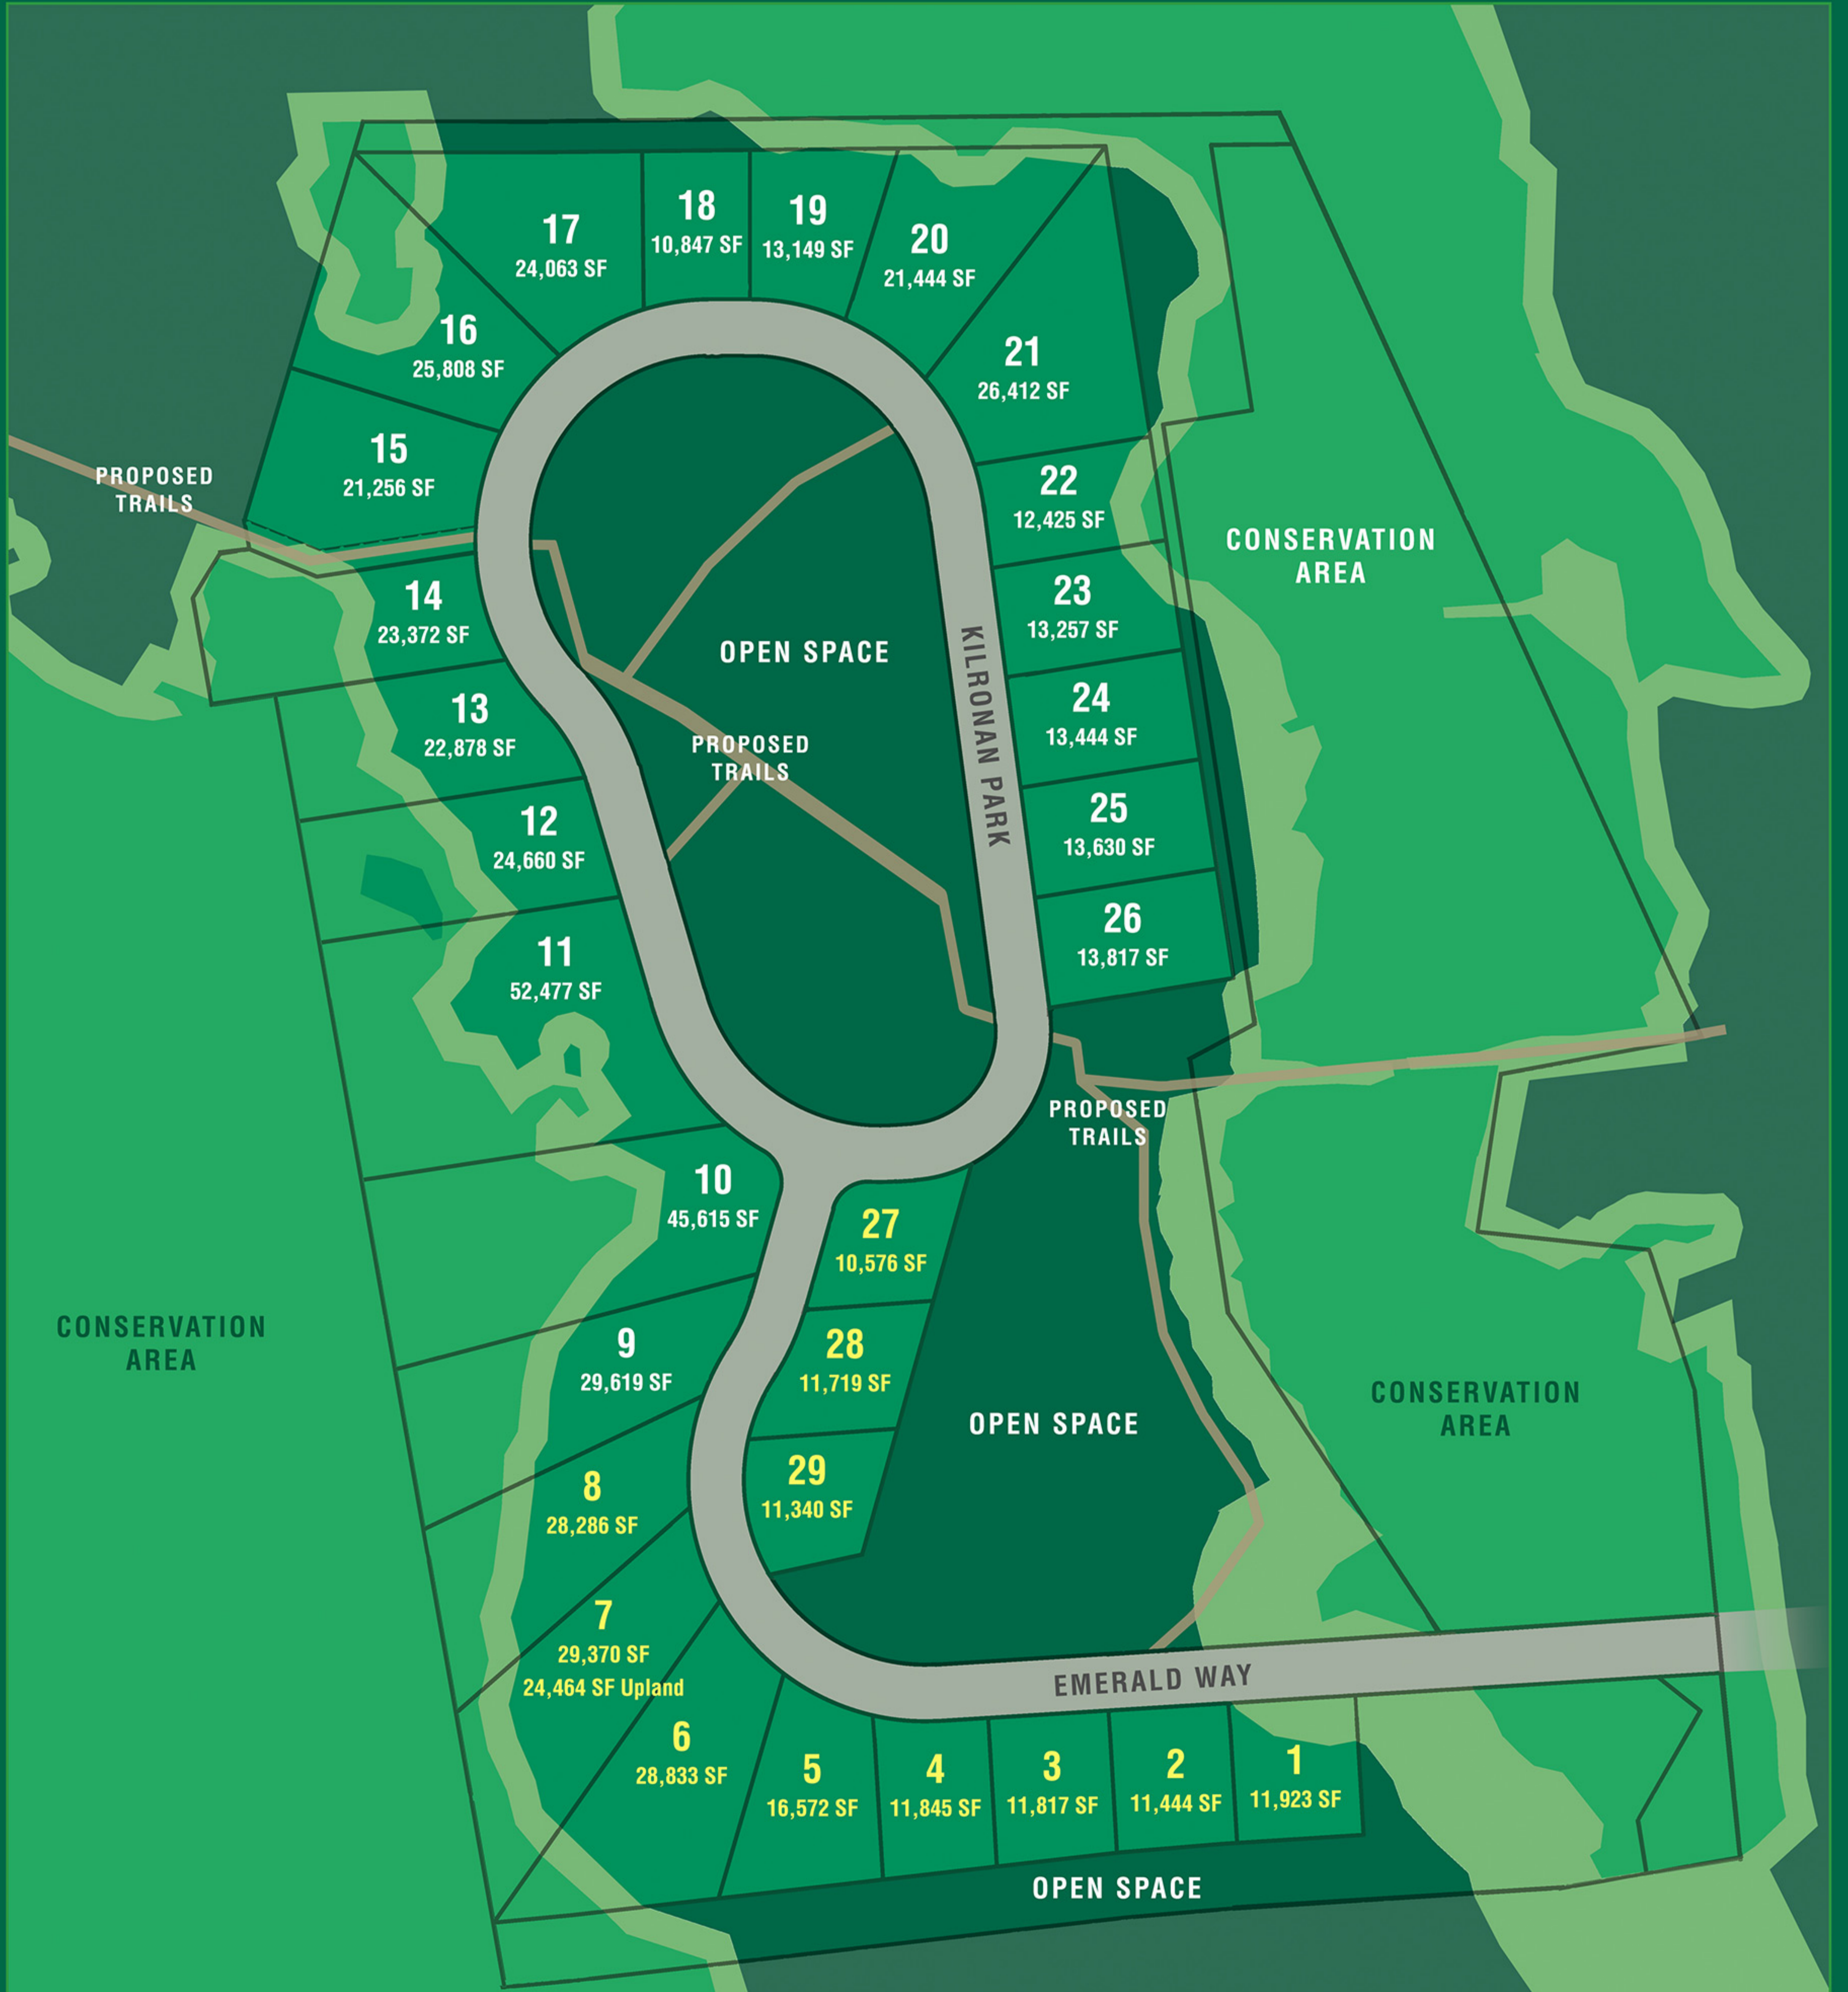

ROSCOMMON

Site Plan | Phase One - Lots 1-8,27,28,29

The dimensions, size, configuration and other information on this site plan are meant to be illustrative only, are not to scale and are subject to change without notice. Consult sales staff for easements or restrictions on each lot, if any.