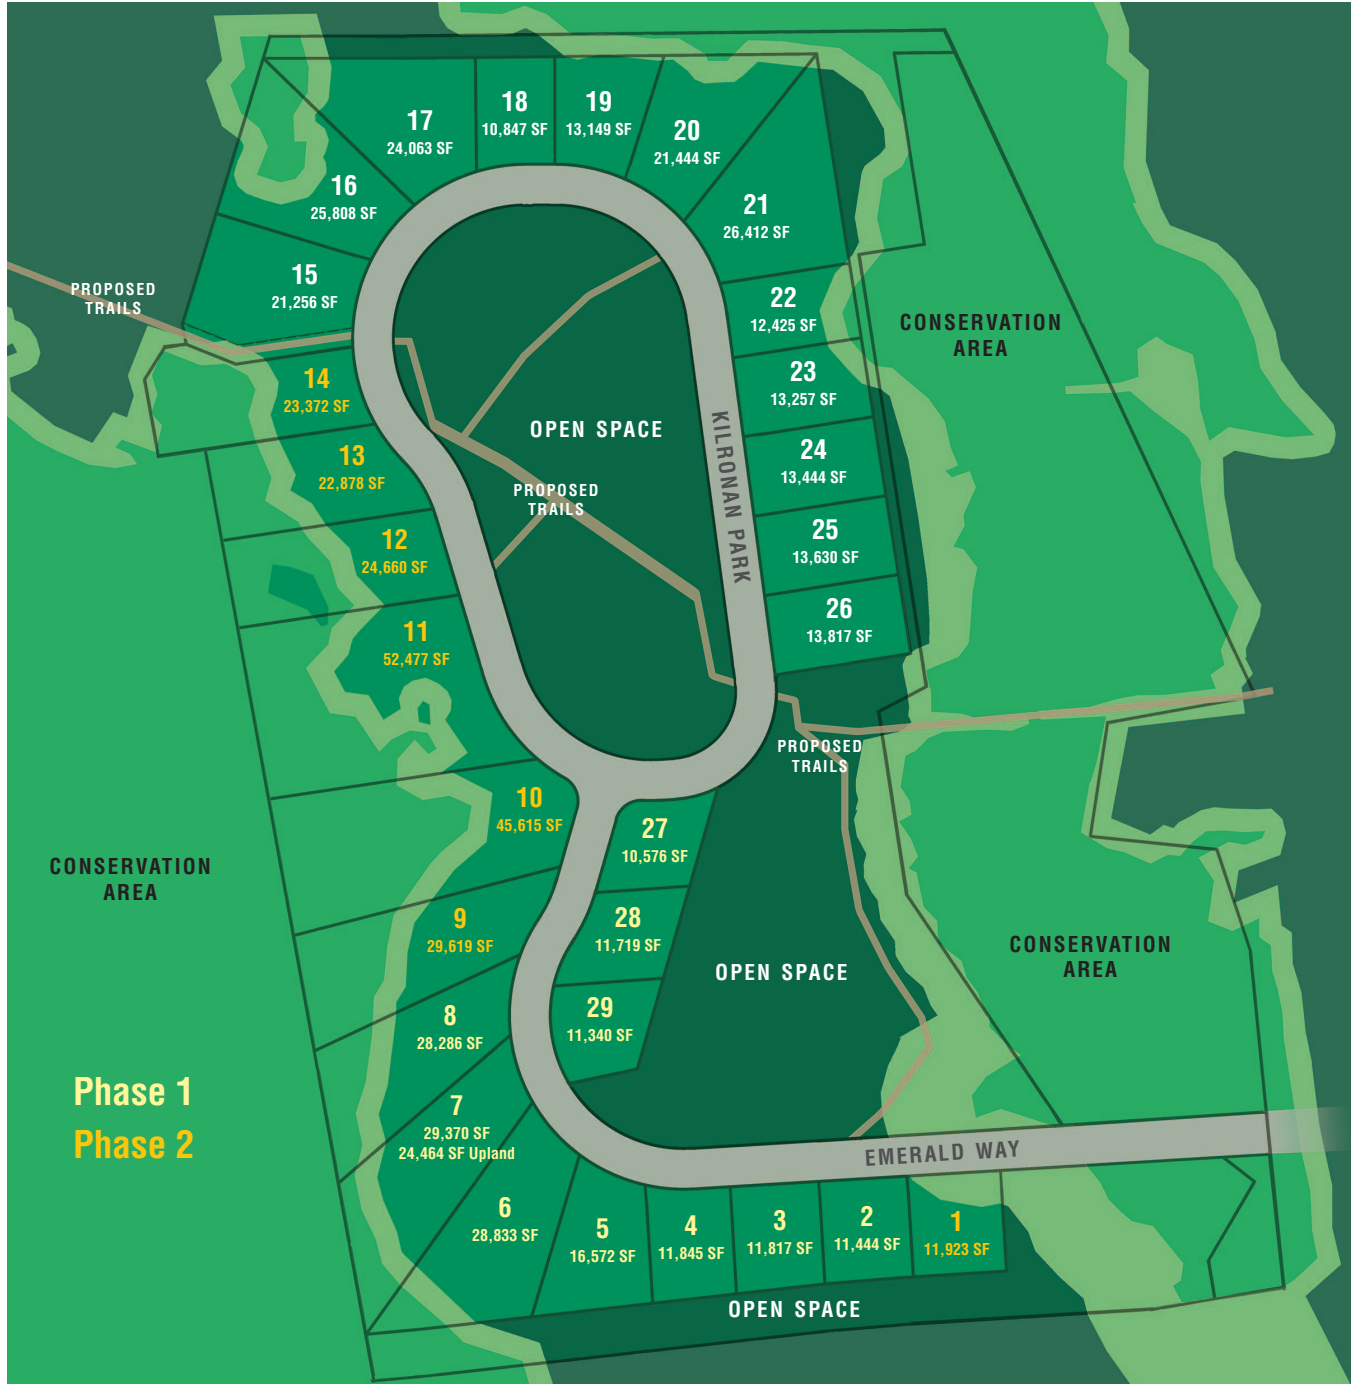

ROSCOMMON | Site Plan

This site plan is the property of Whitman Homes, Inc. It cannot be duplicated, reproduced or simulated without the expressed written permission of Whitman Homes, Inc. All dimensions have been calculated from drawings and are subject to minor variations. All rights reserved. Copyright 2016.