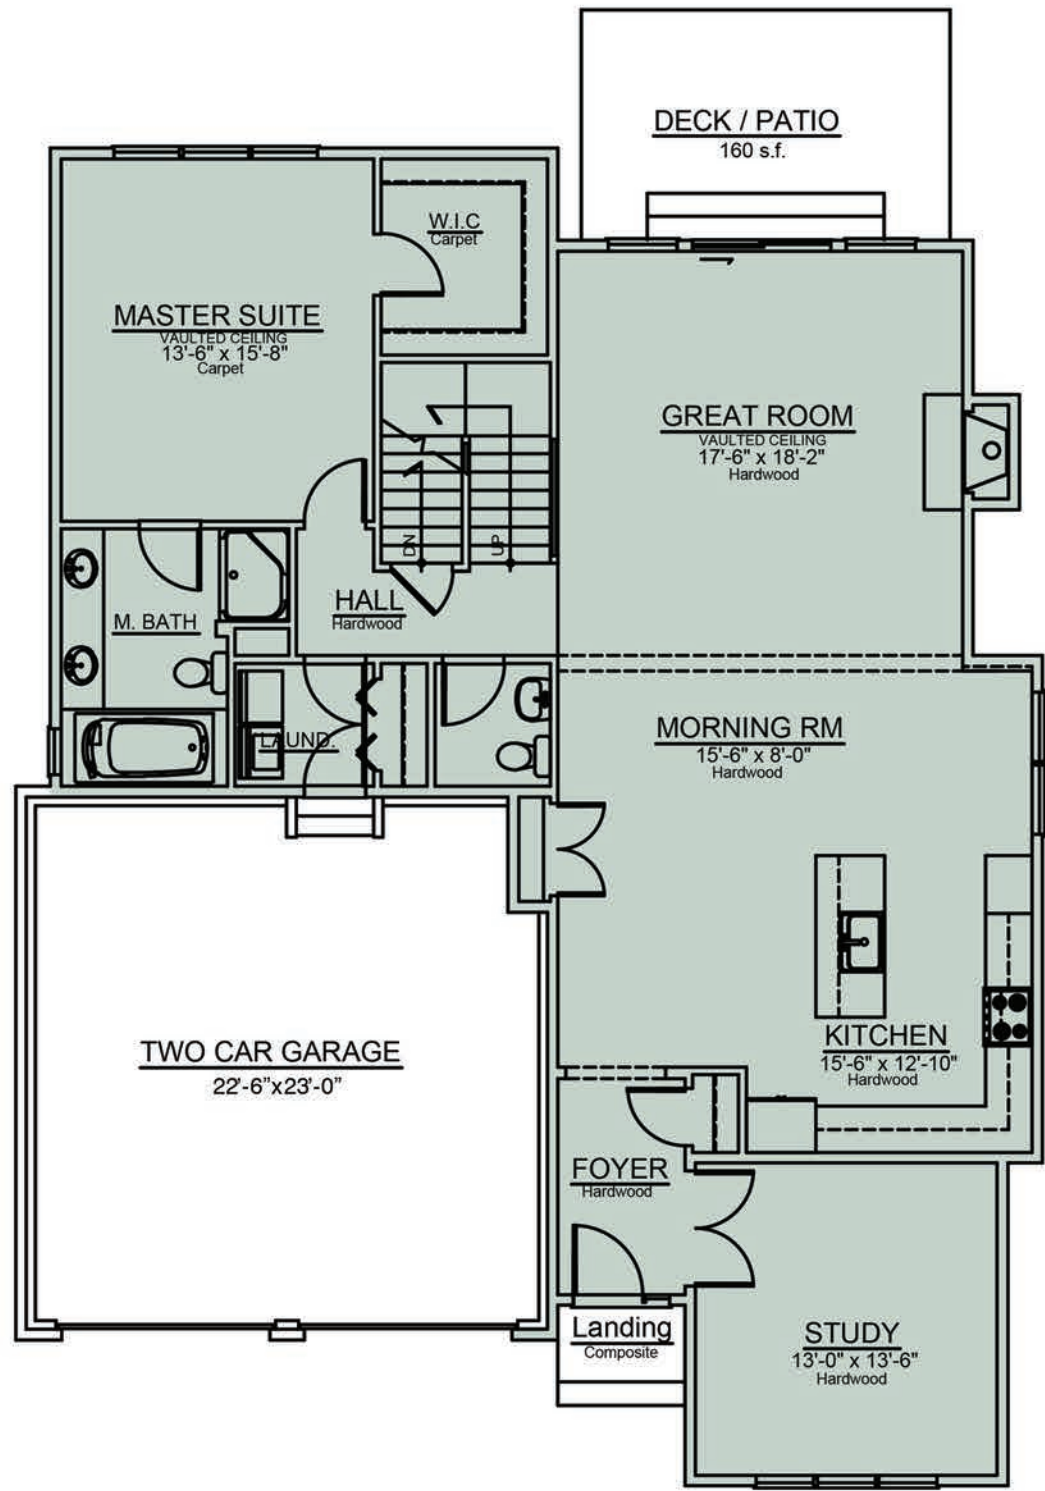

ROSCOMMON

The Cypress

Finished Living Area: 2,274 SF

Optional Finished Area: 274 SF

3 Bedrooms / 2.5 Baths

WhitmanHomes.com

First Floor | 1,662 SF

Second Floor | 612 SF

The dimensions, size, configuration and other information on these floor plans are subject to change without notice and are meant to be illustrative only. All dimensions and square feet are approximate.