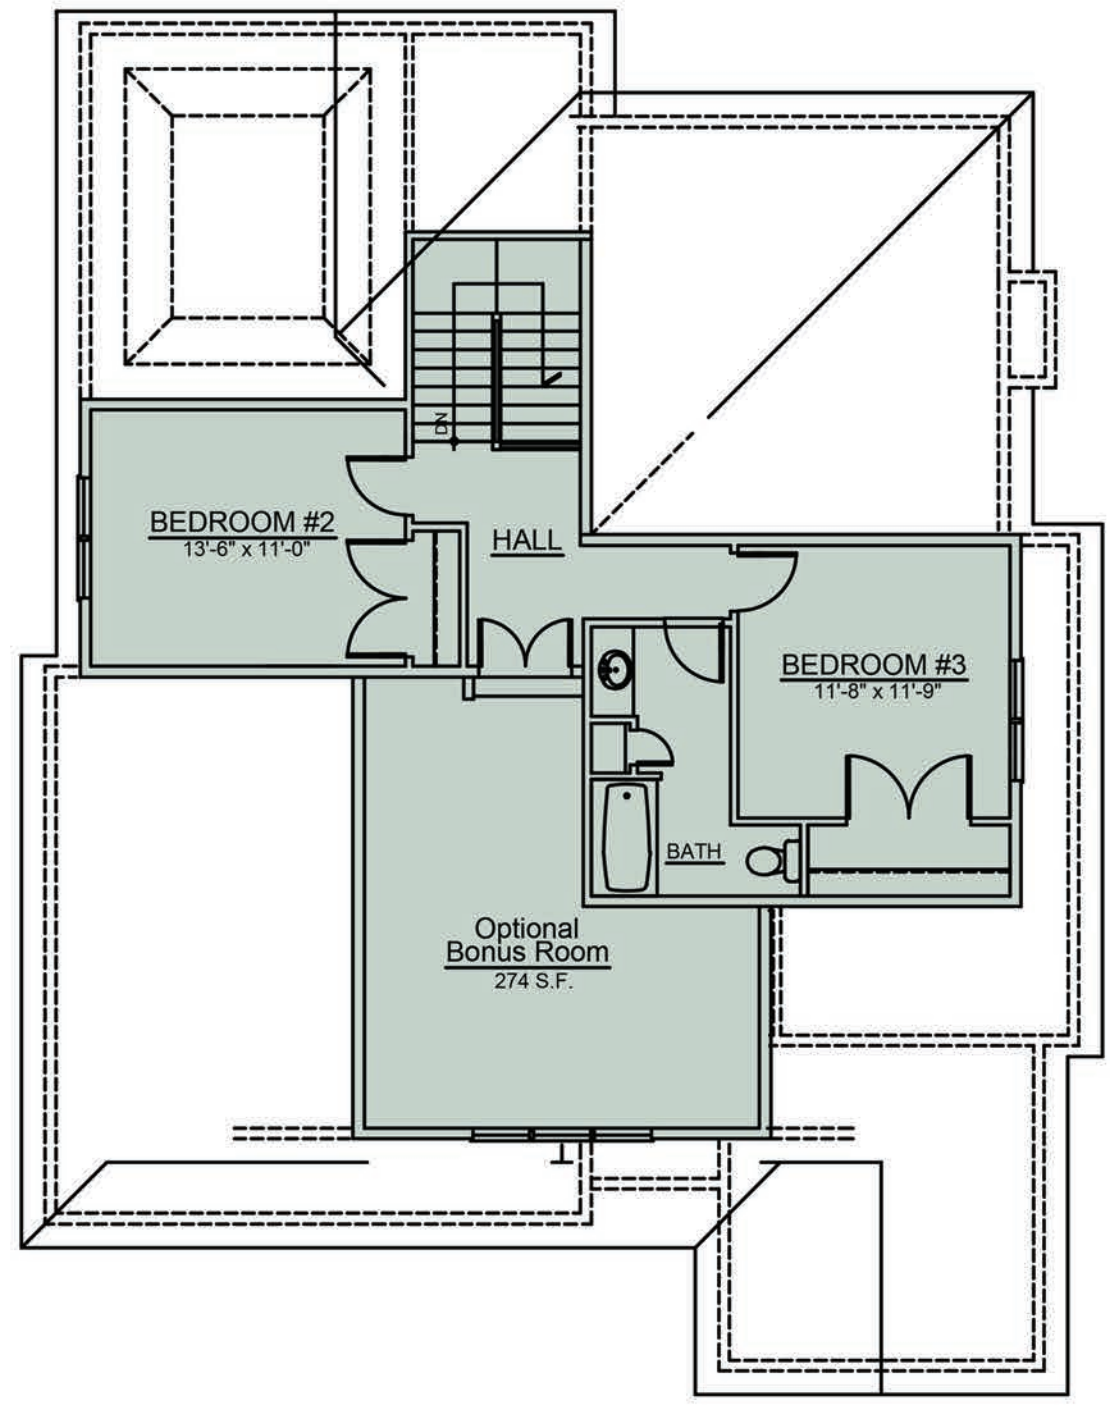

ROSCOMMON

The Cypress

Finished Living Area: 2,274 SF

Optional Finished Area: 274 SF

3 Bedrooms / 2.5 Baths

WhitmanHomes.com

First Floor | 1,662 SF

Second Floor | 612 SF

The dimensions, size, configuration and other information on these floor plans are subject to change without notice and are meant to be illustrative only. All dimensions and square feet are approximate.