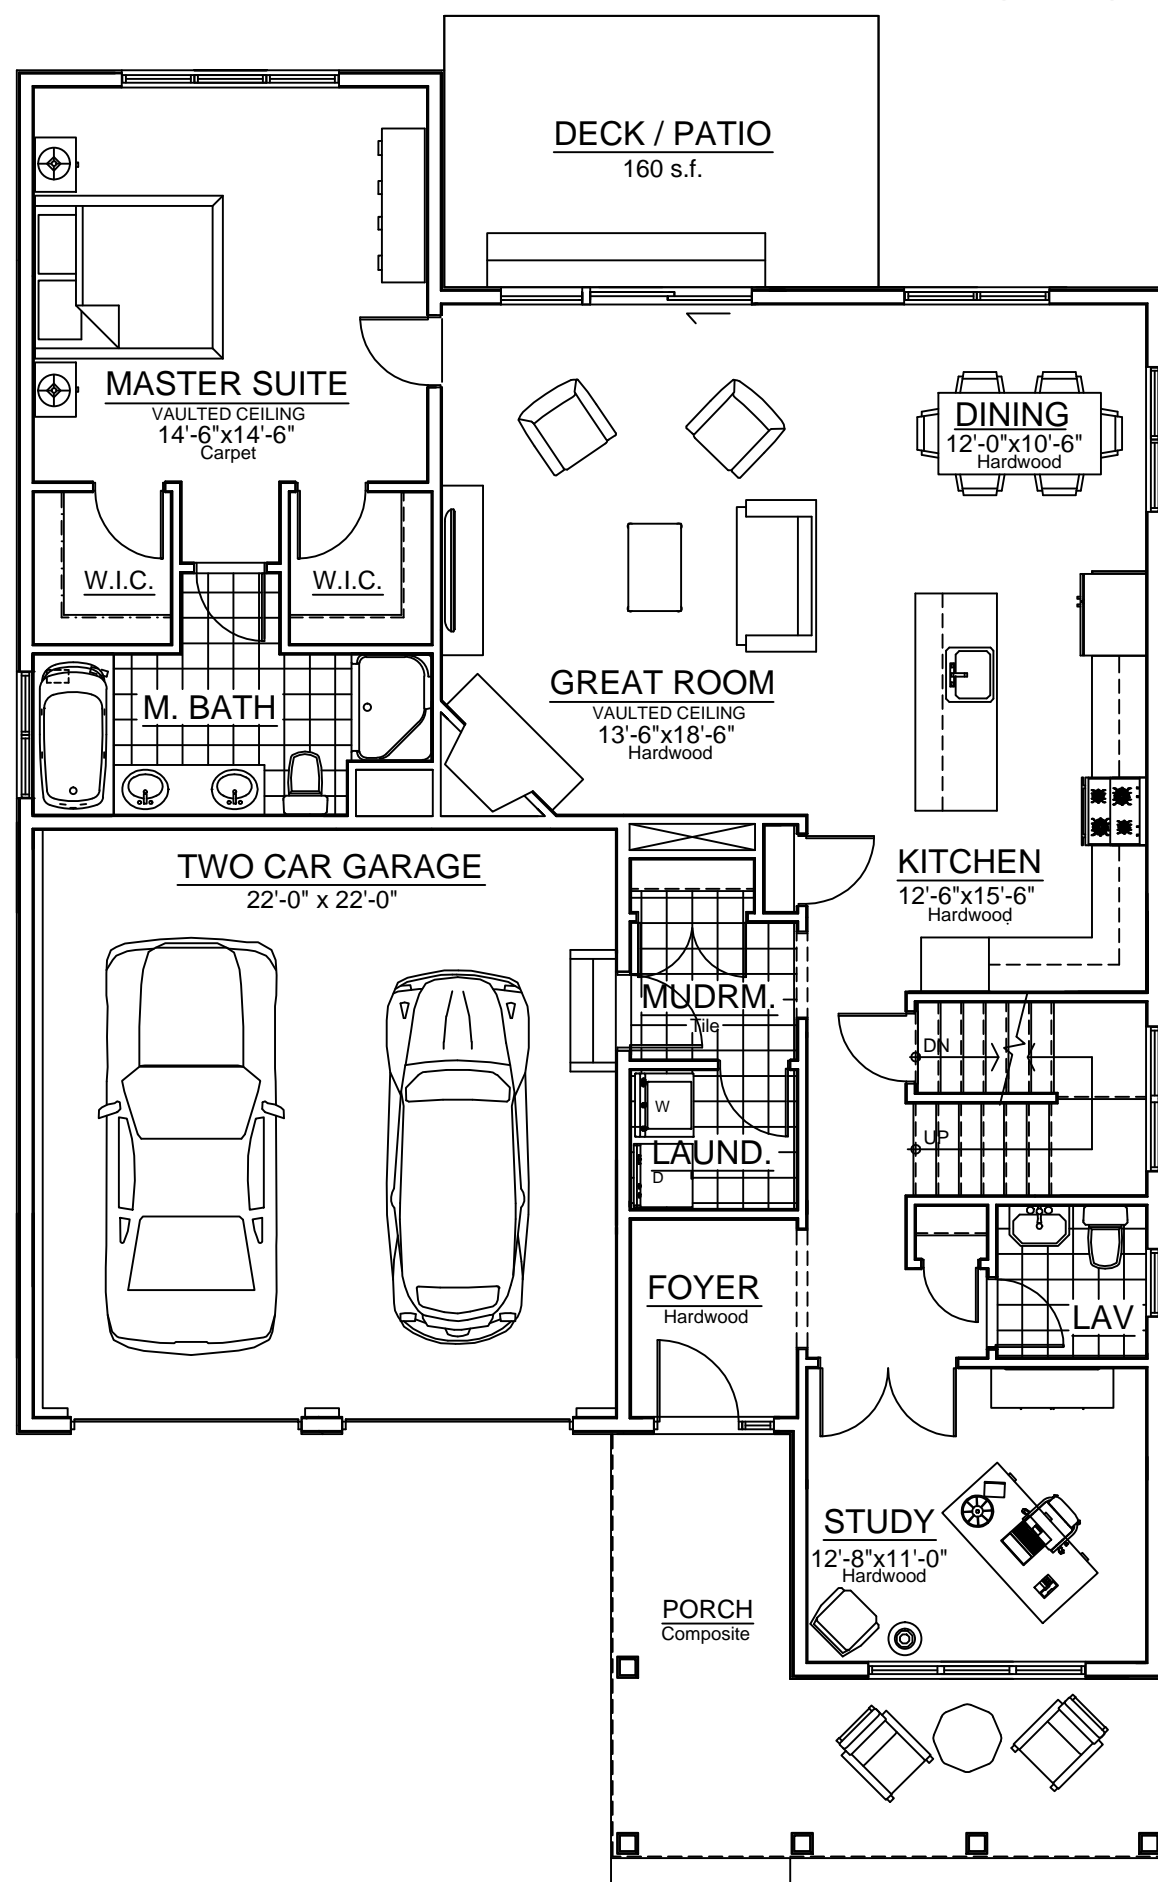

The Admiral

Finished Area 2,100 s.f.

FIRST FLOOR PLAN

Finished Area 1,522 s.f.