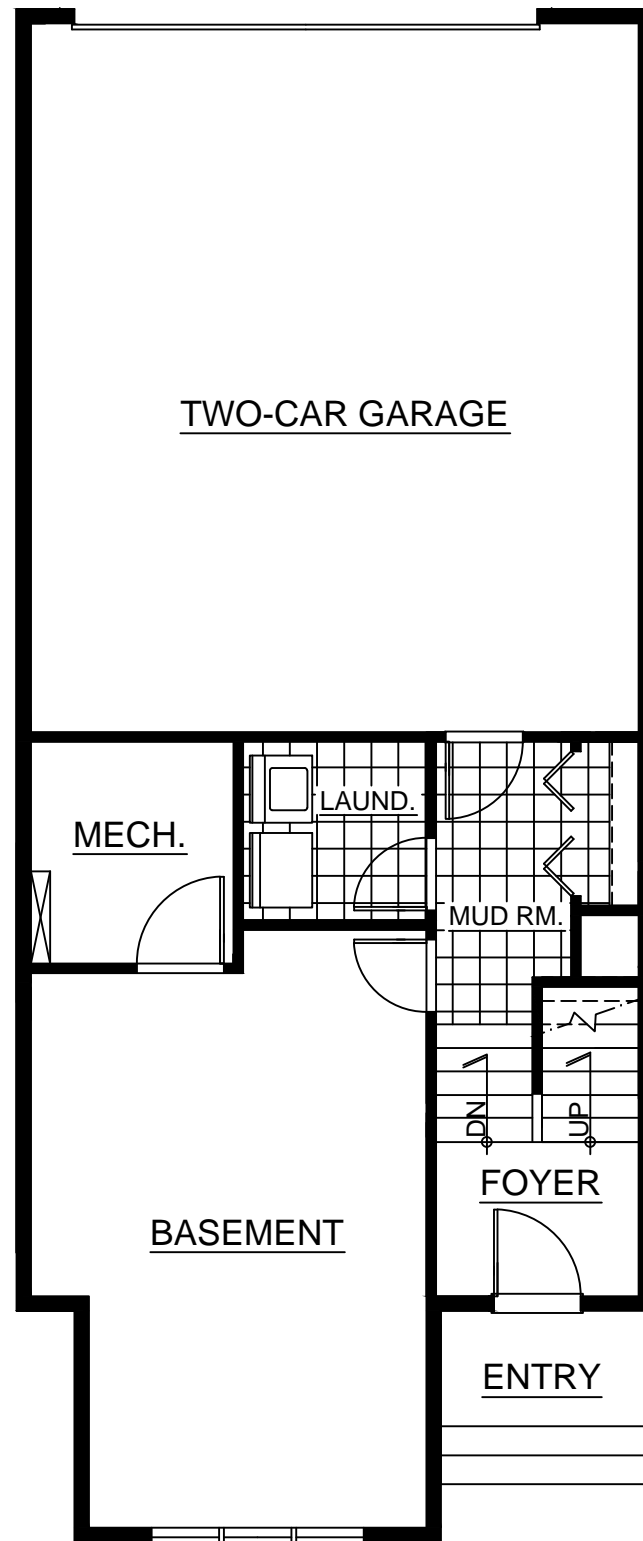

The Halyard

Shown with standard options

Finished Area 1,870 s.f.

Two Bedroom Two and One Half Bath

Lower Level 120 s.f.

First Floor 990 s.f.

Second Floor 760 s.f.