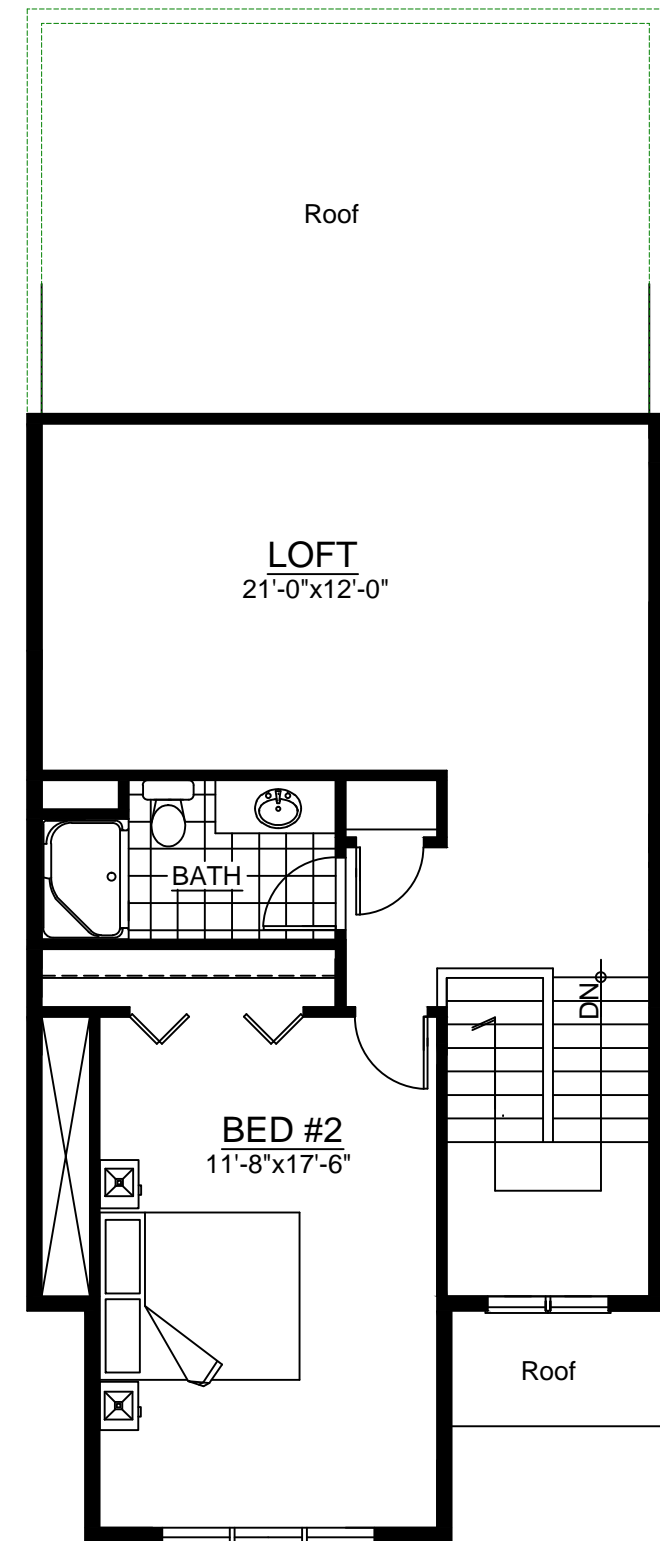

The Halyard

Shown with standard options

Finished Area 1,870 s.f.

Two Bedroom Two and One Half Bath

Lower Level 120 s.f.

First Floor 990 s.f.

Second Floor 760 s.f.