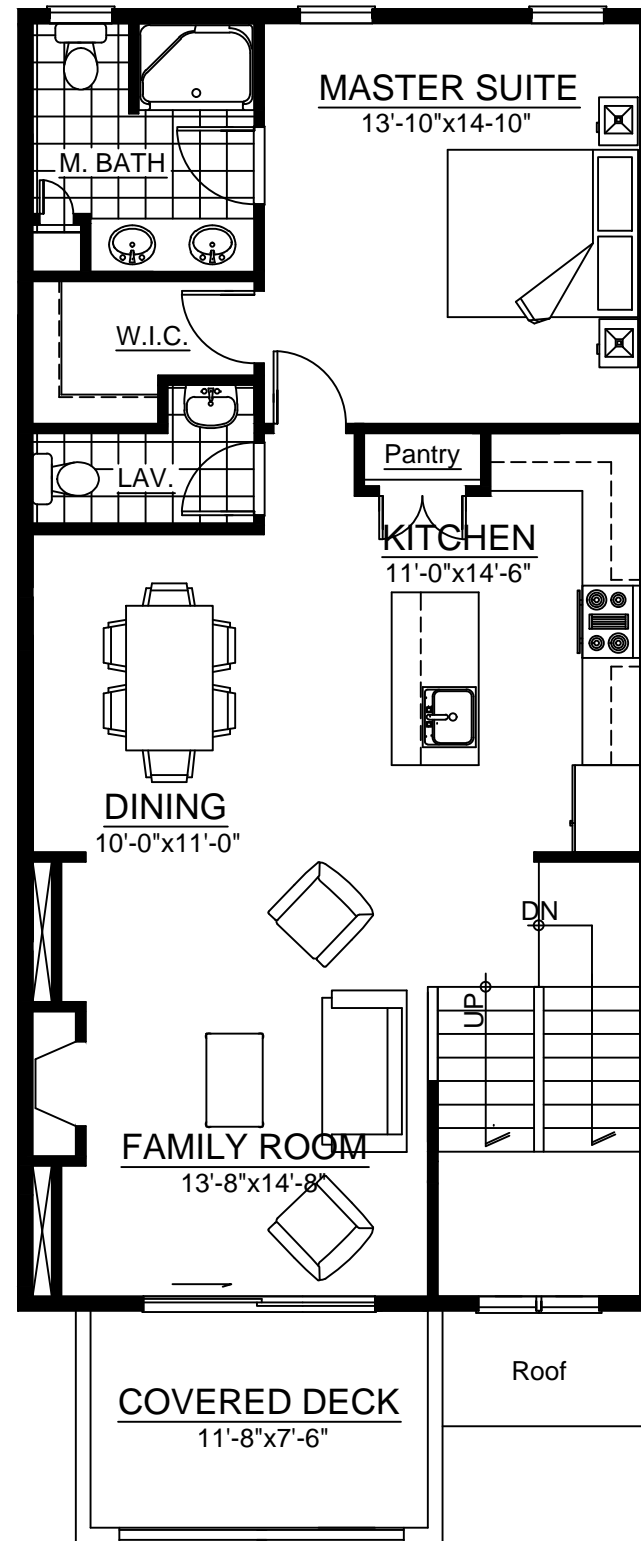

The Halyard

Shown with standard options

Finished Area 1,870 s.f.

Two Bedroom Two and One Half Bath

Lower Level 120 s.f.

First Floor 990 s.f.

Second Floor 760 s.f.