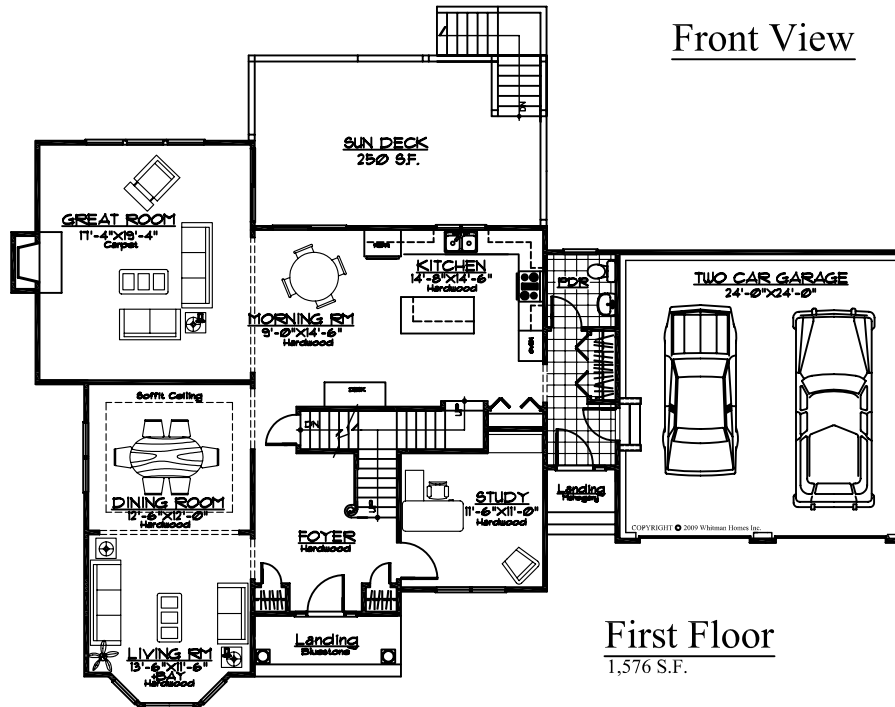

Front View

# The Residence @ #4 Pequit Estates

Total Living Area: 3,244 S.F.

April 2009

Plans are subject to change. All dimensions have been calculated from architectural drawings and may be subject to minor variations during construction. All optional features are not noted. Please refer to standard features sheet and price list for details.