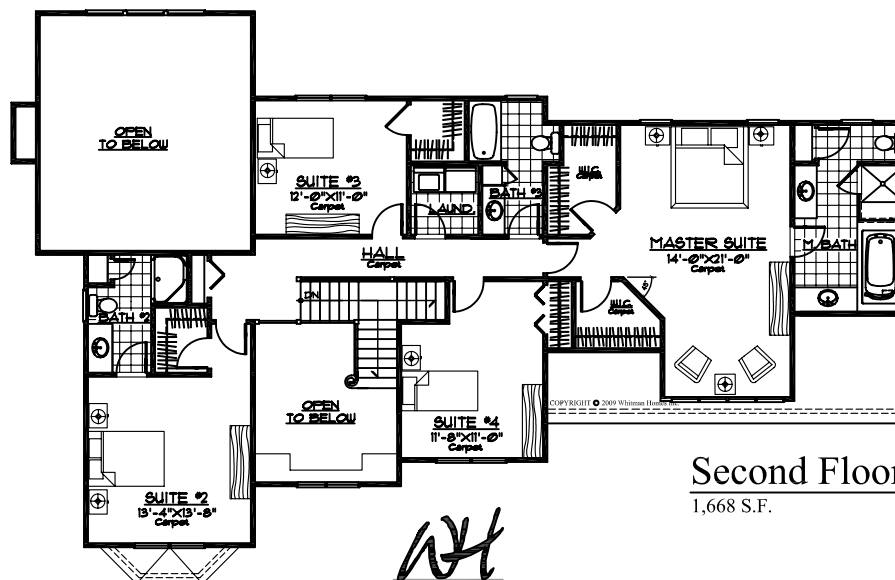

Front View

# The Residence @ #4 Pequit Estates

Total Living Area: 3,244 S.F.

April 2009

Plans are subject to change. All dimensions have been calculated from architectural drawings and may be subject to minor variations during construction. All optional features are not noted. Please refer to standard features sheet and price list for details.